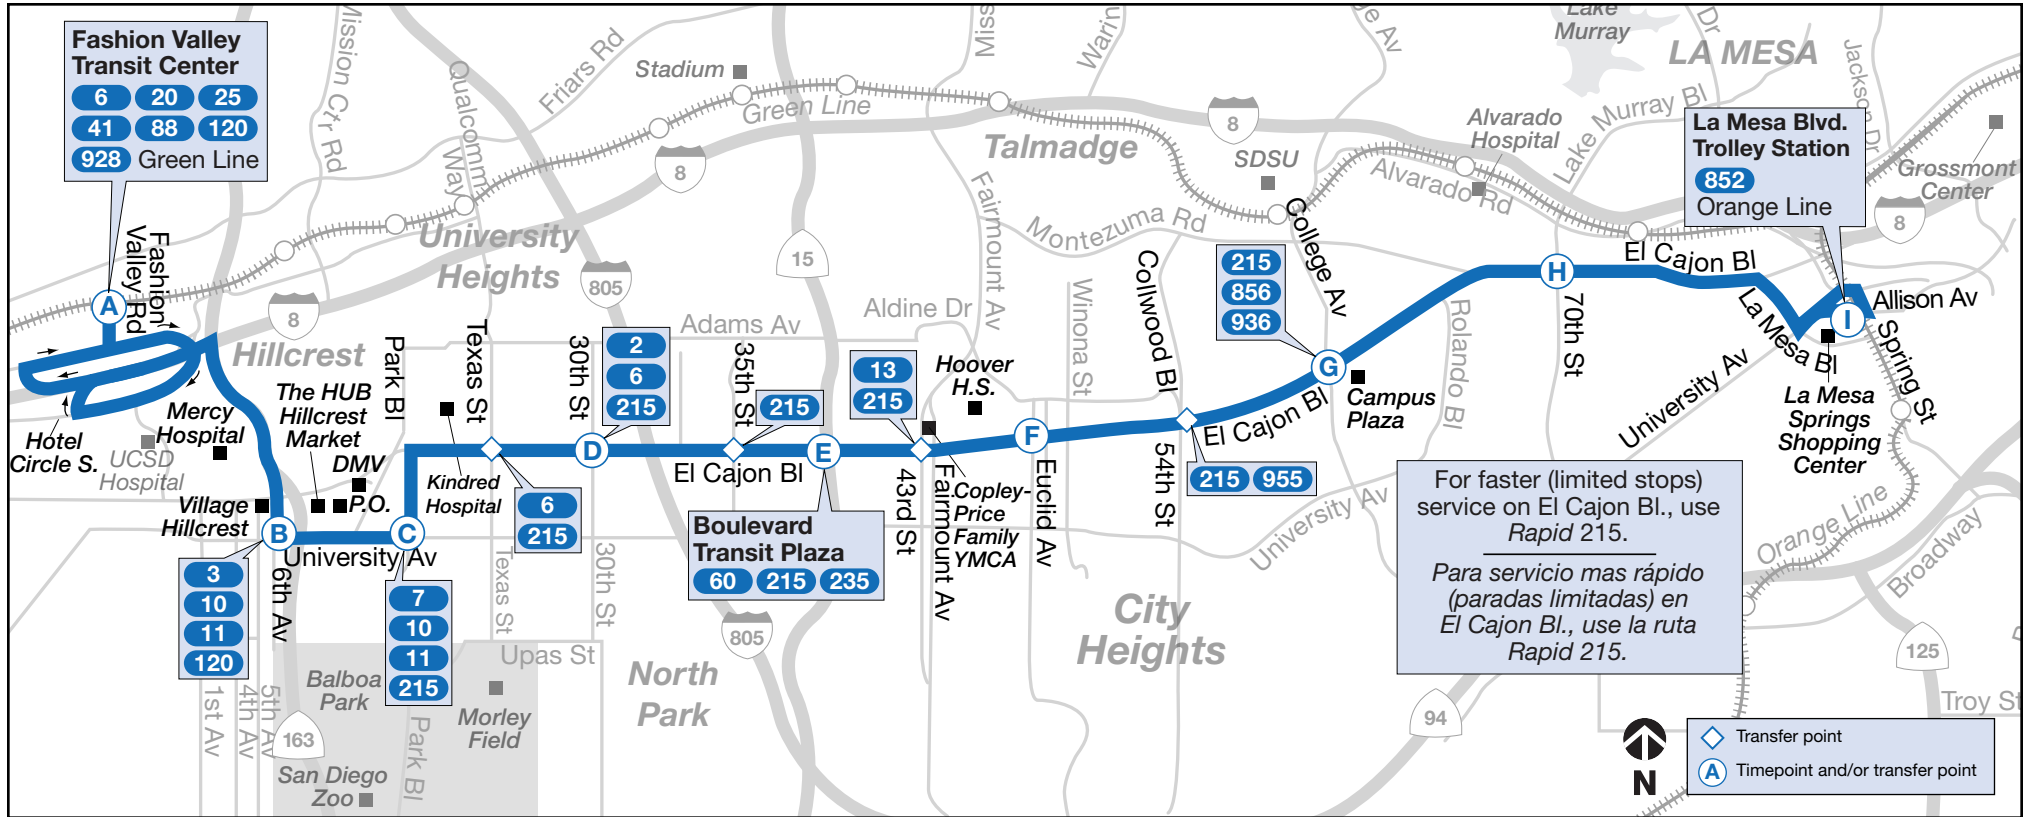

Fashion Valley Transit Center ↔
Downtown La Mesa
via El Cajon Boulevard

Destinations

- Campus Plaza
- Copley-Price Family YMCA
- Hillcrest DMV
- Hoover High School
- The HUB Hillcrest Market

Trolley Connections

- La Mesa Blvd.
- Fashion Valley

Subject to change without notice
Sujeto a cambios sin previo aviso

PRONTO

Easy transit fare. Get a card or download the app.

¡Tarifa de transporte fácil! Obtén una tarjeta o descarga la aplicación.

RidePRONTO.com • 619-595-5636

All timetables are available online

Todos los horarios están disponibles en línea.

sdmts.com/timetables

Real Time Arrivals

Download the free OneBusAway app.

Llegadas en tiempo real. Descarga la aplicación gratuita OneBusAway.

sdmts.com/oba

MTS Security MTS Seguridad	619-595-4960
MTS Information & Trip Planning MTS Información y planeo de viaje	619-233-3004
Customer Service / Suggestions Servicio al cliente / Sugerencias	619-557-4555
Lost and Found Objetos extraviados	619-233-3004
Transit Store 12th & Imperial Transit Center M-F / L-V 8am-5pm	619-234-1060
TTY/TDD (teletype for hearing impaired) Teletipo para sordos	619-234-5005 888-722-4889

Buses on all MTS routes are accessible via lift or ramp.
Autobuses en todas las rutas de MTS son accesibles mediante un ascensor o rampa.

Alternative formats available upon request. Call: (619) 231-1466.
Formato alternativo disponible al preguntar. Llamar: (619) 231-1466.

1 Sunday • domingo

Fashion Valley Transit Center → La Mesa

A	B	C	D	E	F	G	H	I
Fashion Valley Transit Center DEPART	University Av. & 6th Av.	Park Bl. & University Av.	El Cajon Bl. & 30th St.	El Cajon Bl. & I-15	El Cajon Bl. & Euclid Av.	El Cajon Bl. & College Av.	El Cajon Bl. & 70th St.	La Mesa Bl. Trolley Station ARRIVE
6:16a	6:22a	6:27a	6:33a	6:39a	6:45a	6:52a	6:57a	7:06a
7:10	7:16	7:22	7:29	7:36	7:43	7:50	7:56	8:06
8:10	8:16	8:22	8:29	8:36	8:43	8:50	8:56	9:06
8:37	8:43	8:50	8:57	9:04	9:11	9:19	9:25	9:35
9:07	9:13	9:20	9:27	9:34	9:41	9:49	9:55	10:05
9:37	9:43	9:50	9:57	10:04	10:11	10:19	10:25	10:35
10:07	10:13	10:20	10:28	10:35	10:43	10:51	10:58	11:08
10:40	10:47	10:54	11:02	11:09	11:17	11:26	11:34	11:45
11:10	11:17	11:24	11:32	11:39	11:47	11:56	12:04p	12:15p
11:40	11:47	11:54	12:02p	12:09p	12:17p	12:26p	12:34	12:45
12:08p	12:16p	12:24p	12:33	12:41	12:49	12:58	1:06	1:17
12:38	12:46	12:54	1:03	1:11	1:19	1:28	1:36	1:47
1:08	1:16	1:24	1:33	1:41	1:49	1:58	2:06	2:17
1:38	1:46	1:54	2:03	2:11	2:19	2:28	2:36	2:47
2:08	2:16	2:24	2:33	2:41	2:49	2:58	3:06	3:17
2:38	2:46	2:54	3:03	3:11	3:19	3:28	3:36	3:47
3:08	3:16	3:24	3:33	3:41	3:49	3:58	4:06	4:17
3:38	3:46	3:54	4:03	4:11	4:19	4:28	4:36	4:47
4:08	4:16	4:24	4:33	4:41	4:49	4:58	5:06	5:17
4:38	4:46	4:54	5:03	5:11	5:19	5:28	5:36	5:47
5:08	5:16	5:24	5:33	5:41	5:49	5:58	6:06	6:17
5:40	5:48	5:56	6:05	6:13	6:21	6:29	6:36	6:47
6:10	6:18	6:26	6:35	6:43	6:50	6:57	7:04	7:14
6:40	6:48	6:56	7:05	7:13	7:20	7:27	7:34	7:44
7:10	7:17	7:25	7:34	7:41	7:48	7:55	8:02	8:12
8:12	8:19	8:26	8:35	8:41	8:48	8:55	9:01	9:10

La Mesa → Fashion Valley Transit Center