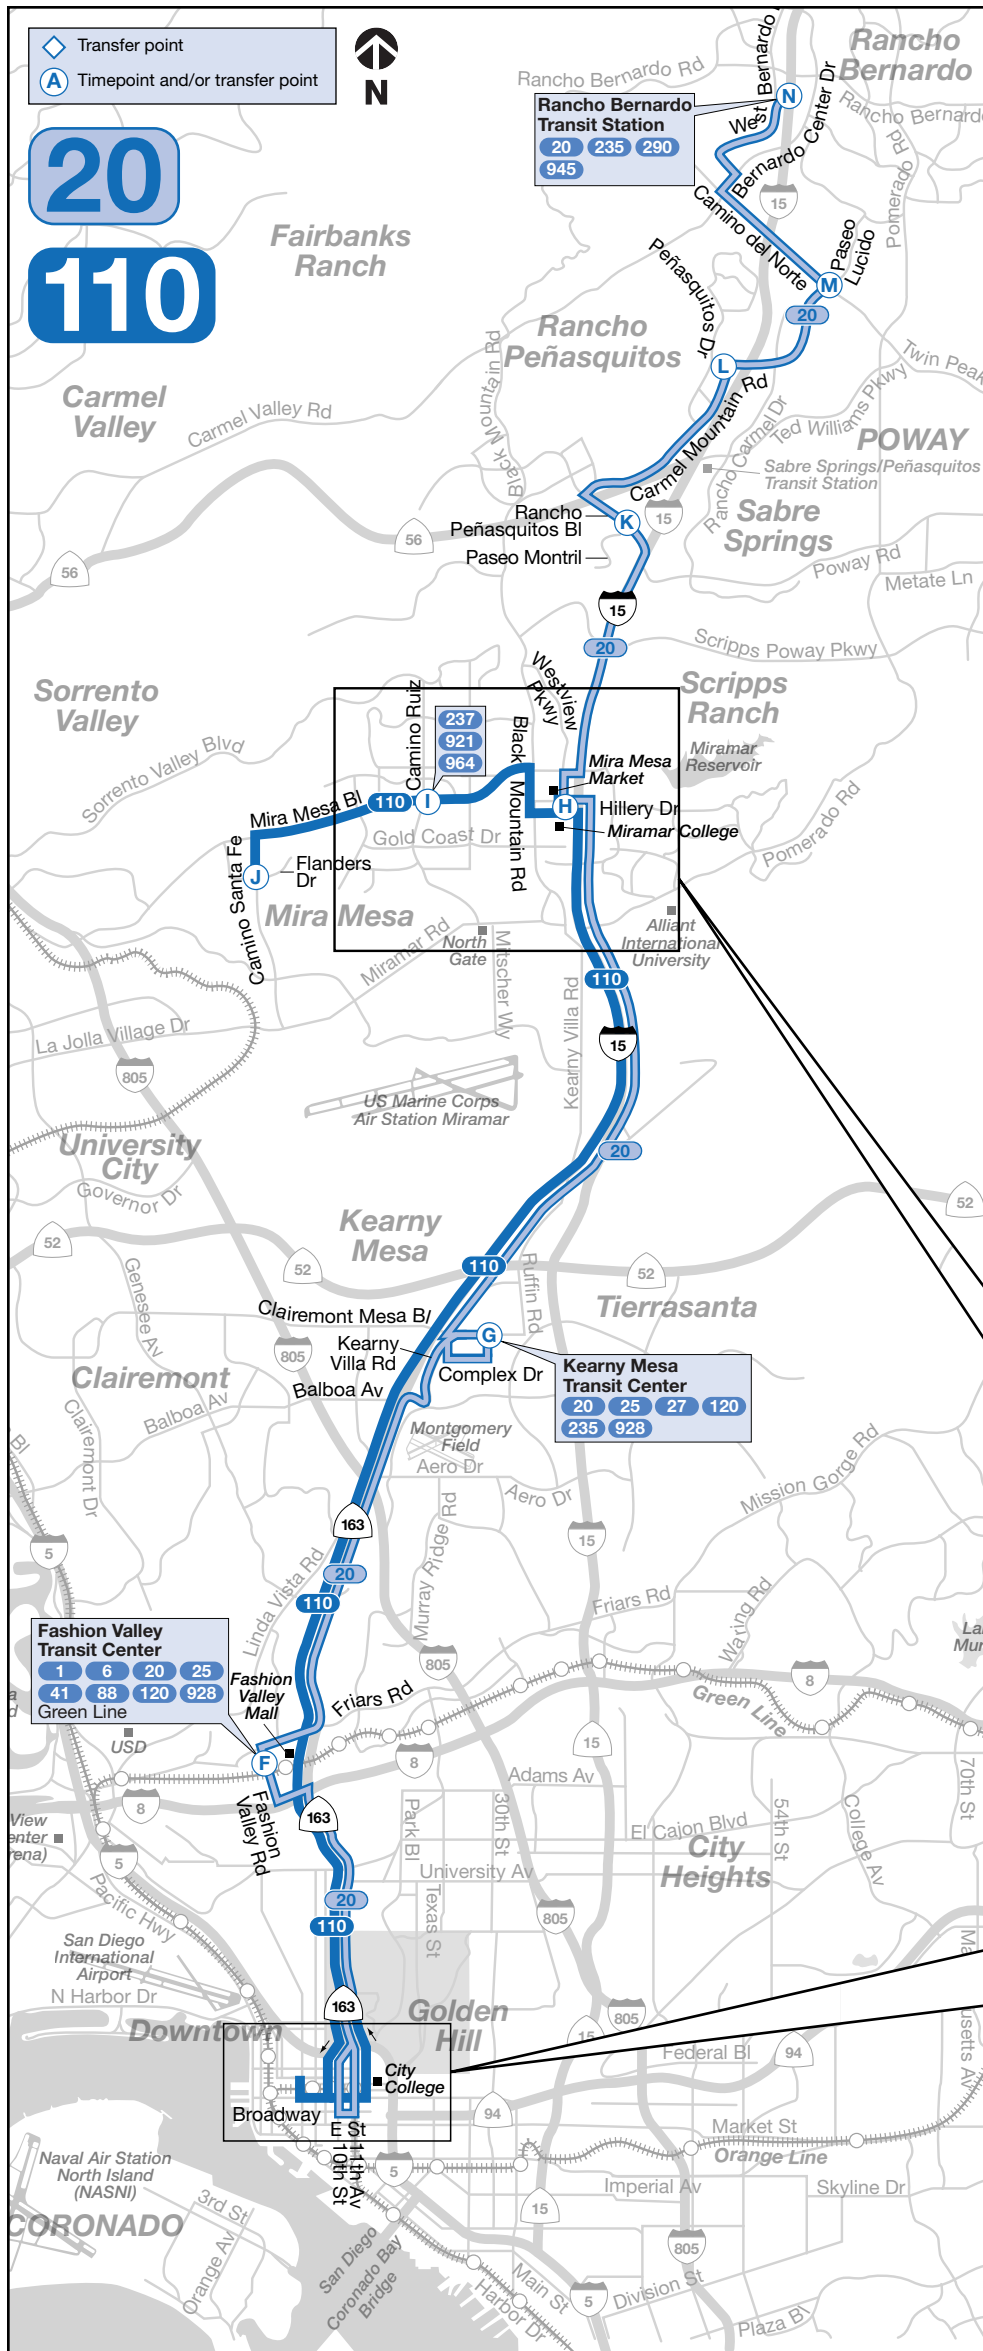

Downtown San Diego ↔ Mira Mesa Express
via I-15 / Hwy 163

PRONTO

Easy transit fare. Get a card or download the app.

¡Tarifa de transporte fácil! Obtén una tarjeta o descarga la aplicación.

RidePRONTO.com • 619-595-5636

All timetables are available online

Todos los horarios están disponibles en línea.

sdmts.com/timetables

Real Time Arrivals

Download the free OneBusAway app.

Llegadas en tiempo real. Descarga la aplicación gratuita OneBusAway.

sdmts.com/oba

MTS Security 619-595-4960
MTS Seguridad

MTS Information & Trip Planning 619-233-3004
MTS Información y planeo de viaje

Customer Service / Suggestions 619-557-4555
Servicio al cliente / Sugerencias

Lost and Found 619-233-3004
Objetos extraviados

Transit Store 619-234-1060
12th & Imperial Transit Center
M-F / L-V 8am-5pm

TTY/TDD 619-234-5005 888-722-4889
(teletype for hearing impaired)
Teletipo para sordos

Buses on all MTS routes are accessible via lift or ramp.
Autobuses en todas las rutas de MTS son accesibles mediante un ascensor o rampa.

Alternative formats available upon request. Call: (619) 231-1466.
Formato alternativo disponible al preguntar. Llamar: (619) 231-1466.

Destinations

- City College
- Downtown Courthouse (110)
- Fashion Valley Mall (20)
- Miramar College
- Mira Mesa Market

Bus Routes

Trolley Connections

- City College
- Fashion Valley (20)

Subject to change without notice
Sujeto a cambios sin previo aviso