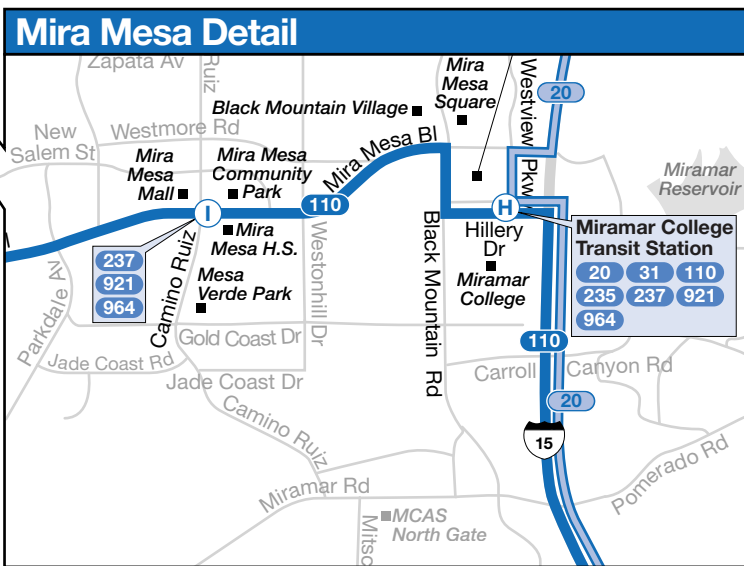

**20**

**110**

**Downtown San Diego ↔ Rancho Bernardo Station**  
via Fashion Valley

**Downtown San Diego ↔ Mira Mesa Express**  
via I-15 / Hwy 163

**PRONTO**

Easy transit fare. Get a card or download the app.

**Mira Mesa → Downtown San Diego**

J	I	H	D	C	B
Camino Santa Fe & Flanders Dr. DEPART	Mira Mesa Bl. & Camino Ruiz	Miramar College Transit Station	10th Av. & B St.	Broadway & 5th Av.	Broadway & Union St. ARRIVE
6:02a	6:07a	6:15a	6:33a	6:37a	6:41a
6:22	6:27	6:35	6:53	6:57	7:01
6:41	6:46	6:55	7:14	7:18	7:23
7:04	7:10	7:20	7:41	7:45	7:51

**110 Monday through Friday / Lunes a viernes**

**Afternoon Only**

**Downtown San Diego → Mira Mesa**

A	C	E	H	I	J
Front St. & B St. DEPART	Broadway & 3rd Av.	City College Transit Center (11th & B)	Miramar College Transit Station	Mira Mesa Bl. & Camino Ruiz	Camino Santa Fe & Flanders Dr. ARRIVE
4:01p	4:05p	4:12p	4:35p	4:46p	4:55p
4:26	4:30	4:37	5:00	5:11	5:20
4:51	4:55	5:02	5:26	5:37	5:47
5:21	5:25	5:32	5:56	6:07	6:17

# 20 Monday through Friday • *lunes a viernes*