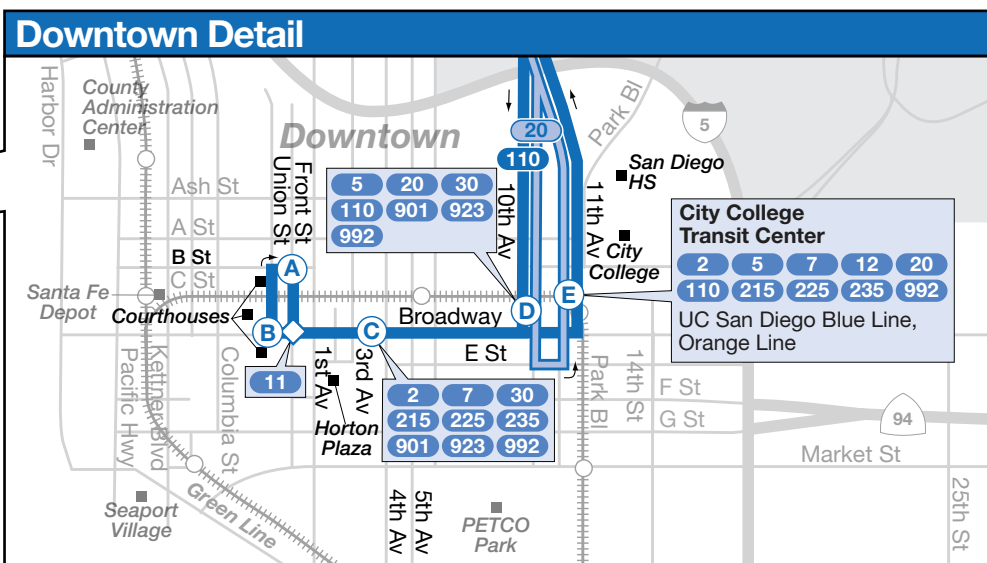

110 Monday through Friday / Lunes a viernes

Afternoon Only

Downtown San Diego → Mira Mesa

A	C	E	H	I	J
Front St. & B St. DEPART	Broadway & 3rd Av.	City College Transit Center (11th & B)	Miramar College Transit Station	Mira Mesa Bl. & Camino Ruiz	Camino Santa Fe & Flanders Dr. ARRIVE
4:01p	4:05p	4:12p	4:35p	4:46p	4:55p
4:26	4:30	4:37	5:00	5:11	5:20
4:51	4:55	5:02	5:26	5:37	5:47
5:21	5:25	5:32	5:56	6:07	6:17

Gray-shaded times are approximate; trip may run earlier than scheduled. / Los tiempos sombreados en gris son aproximados; los viajes pueden operar más temprano de lo que se indica.

Route 110 does not operate on weekends or on the following holidays and observed holidays:
La ruta 110 no ofrece servicio durante el fin de semana ó durante los siguientes días festivos y feriados observados: **New Year's Day, Presidents' Day, Memorial Day, Independence Day, Labor Day, Thanksgiving, Christmas**