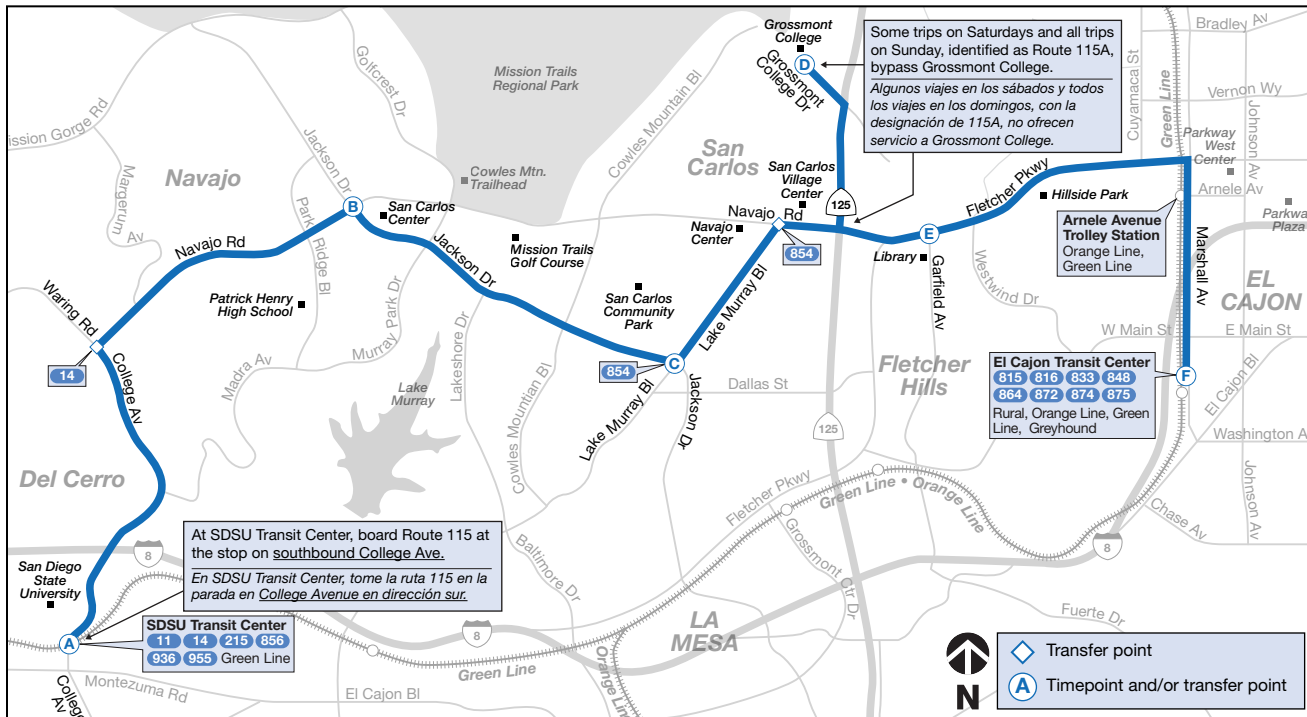

Easy transit fare. Get a card or download the app.

¡Tarifa de transporte fácil! Obtén una tarjeta o descarga la aplicación.

RidePRONTO.com • 619-595-5636

All timetables are available online

Todos los horarios están disponibles en línea.

sdmts.com/timetables

Real Time Arrivals

Download the free OneBusAway app.

Llegadas en tiempo real. Descarga la aplicación gratuita OneBusAway.

sdmts.com/oba

sdmts.com

MTS Security
MTS Seguridad 619-595-4960

MTS Information & Trip Planning
MTS Información y planeo de viaje 619-233-3004

Customer Service / Suggestions
Servicio al cliente / Sugerencias 619-557-4555

Lost and Found
Objetos extraviados 619-233-3004

Transit Store
12th & Imperial Transit Center
M-F / L-V 8am-5pm 619-234-1060

TTY/TDD
(teletype for hearing impaired)
Teletipo para sordos 619-234-5005
888-722-4889

Buses on all MTS routes are accessible via lift or ramp.
Autobuses en todas las rutas de MTS son accesibles mediante un ascensor o rampa.

Alternative formats available upon request. Call: (619) 231-1466.
Formato alternativo disponible al preguntar. Llamar: (619) 231-1466.

Effective June 30, 2023

115

Bus Route

SDSU ↔ El Cajon Transit Center
via San Carlos / Grossmont College

Destinations

- Grossmont College
- San Carlos Center
- San Carlos Village Center
- SDSU

Trolley Connections

- SDSU
- Arnele Avenue
- El Cajon

Subject to change without notice
Sujeto a cambios sin previo aviso