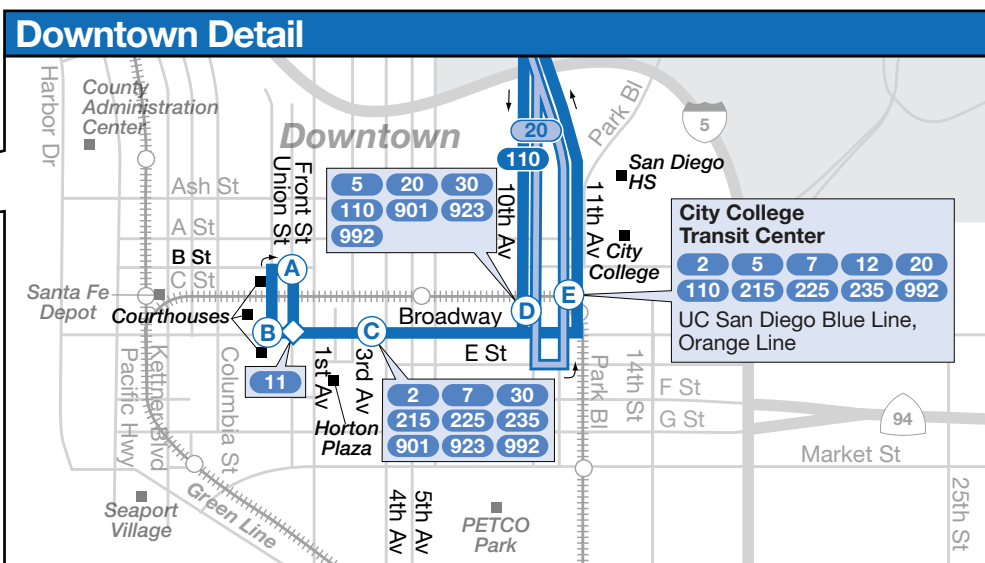

110 Monday through Friday / Lunes a viernes

Afternoon Only

Downtown San Diego → Mira Mesa

A	C	E	H	I	J
Front St. & B St. DEPART	Broadway & 3rd Av.	City College Transit Center (11th & B)	Miramar College Transit Station	Mira Mesa Bl. & Camino Ruiz	Camino Santa Fe & Flanders Dr. ARRIVE
4:01p	4:05p	4:12p	4:35p	4:46p	4:55p
4:26	4:30	4:37	5:00	5:11	5:20
4:51	4:55	5:02	5:26	5:37	5:47
5:21	5:25	5:32	5:56	6:07	6:17

Gray-shaded times are approximate; trip may run earlier than scheduled. / Los tiempos sombreados en gris son aproximados; los viajes pueden operar más temprano de lo que se indica.

Route 110 does not operate on weekends or on the following holidays and observed holidays:
La ruta 110 no ofrece servicio durante el fin de semana ó durante los siguientes días festivos y feriados observados: **New Year's Day, Presidents' Day, Memorial Day, Independence Day, Labor Day, Thanksgiving, Christmas**