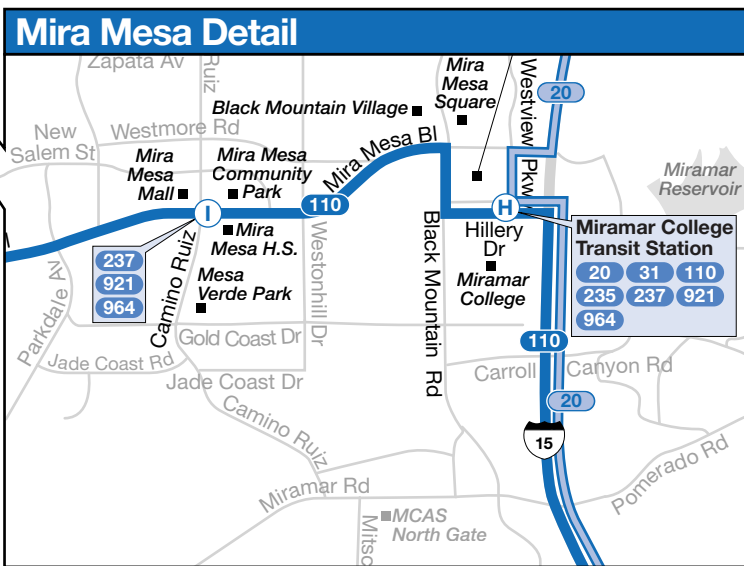

110 Monday through Friday / Lunes a viernes

Afternoon Only

Downtown San Diego → Mira Mesa

A	C	E	H	I	J
Front St. & B St. DEPART	Broadway & 3rd Av.	City College Transit Center (11th & B)	Miramar College Transit Station	Mira Mesa Bl. & Camino Ruiz	Camino Santa Fe & Flanders Dr. ARRIVE
4:01p	4:05p	4:12p	4:35p	4:46p	4:55p
4:26	4:30	4:37	5:00	5:11	5:20
4:51	4:55	5:02	5:26	5:37	5:47
5:21	5:25	5:32	5:56	6:07	6:17

Gray-shaded times are approximate; trip may run earlier than scheduled. / Los tiempos sombreados en gris son aproximados; los viajes pueden operar más temprano de lo que se indica.

Route 110 does not operate on weekends or on the following holidays and observed holidays:
La ruta 110 no ofrece servicio durante el fin de semana ó durante los siguientes días festivos y feriados observados: **New Year's Day, Presidents' Day, Memorial Day, Independence Day, Labor Day, Thanksgiving, Christmas**