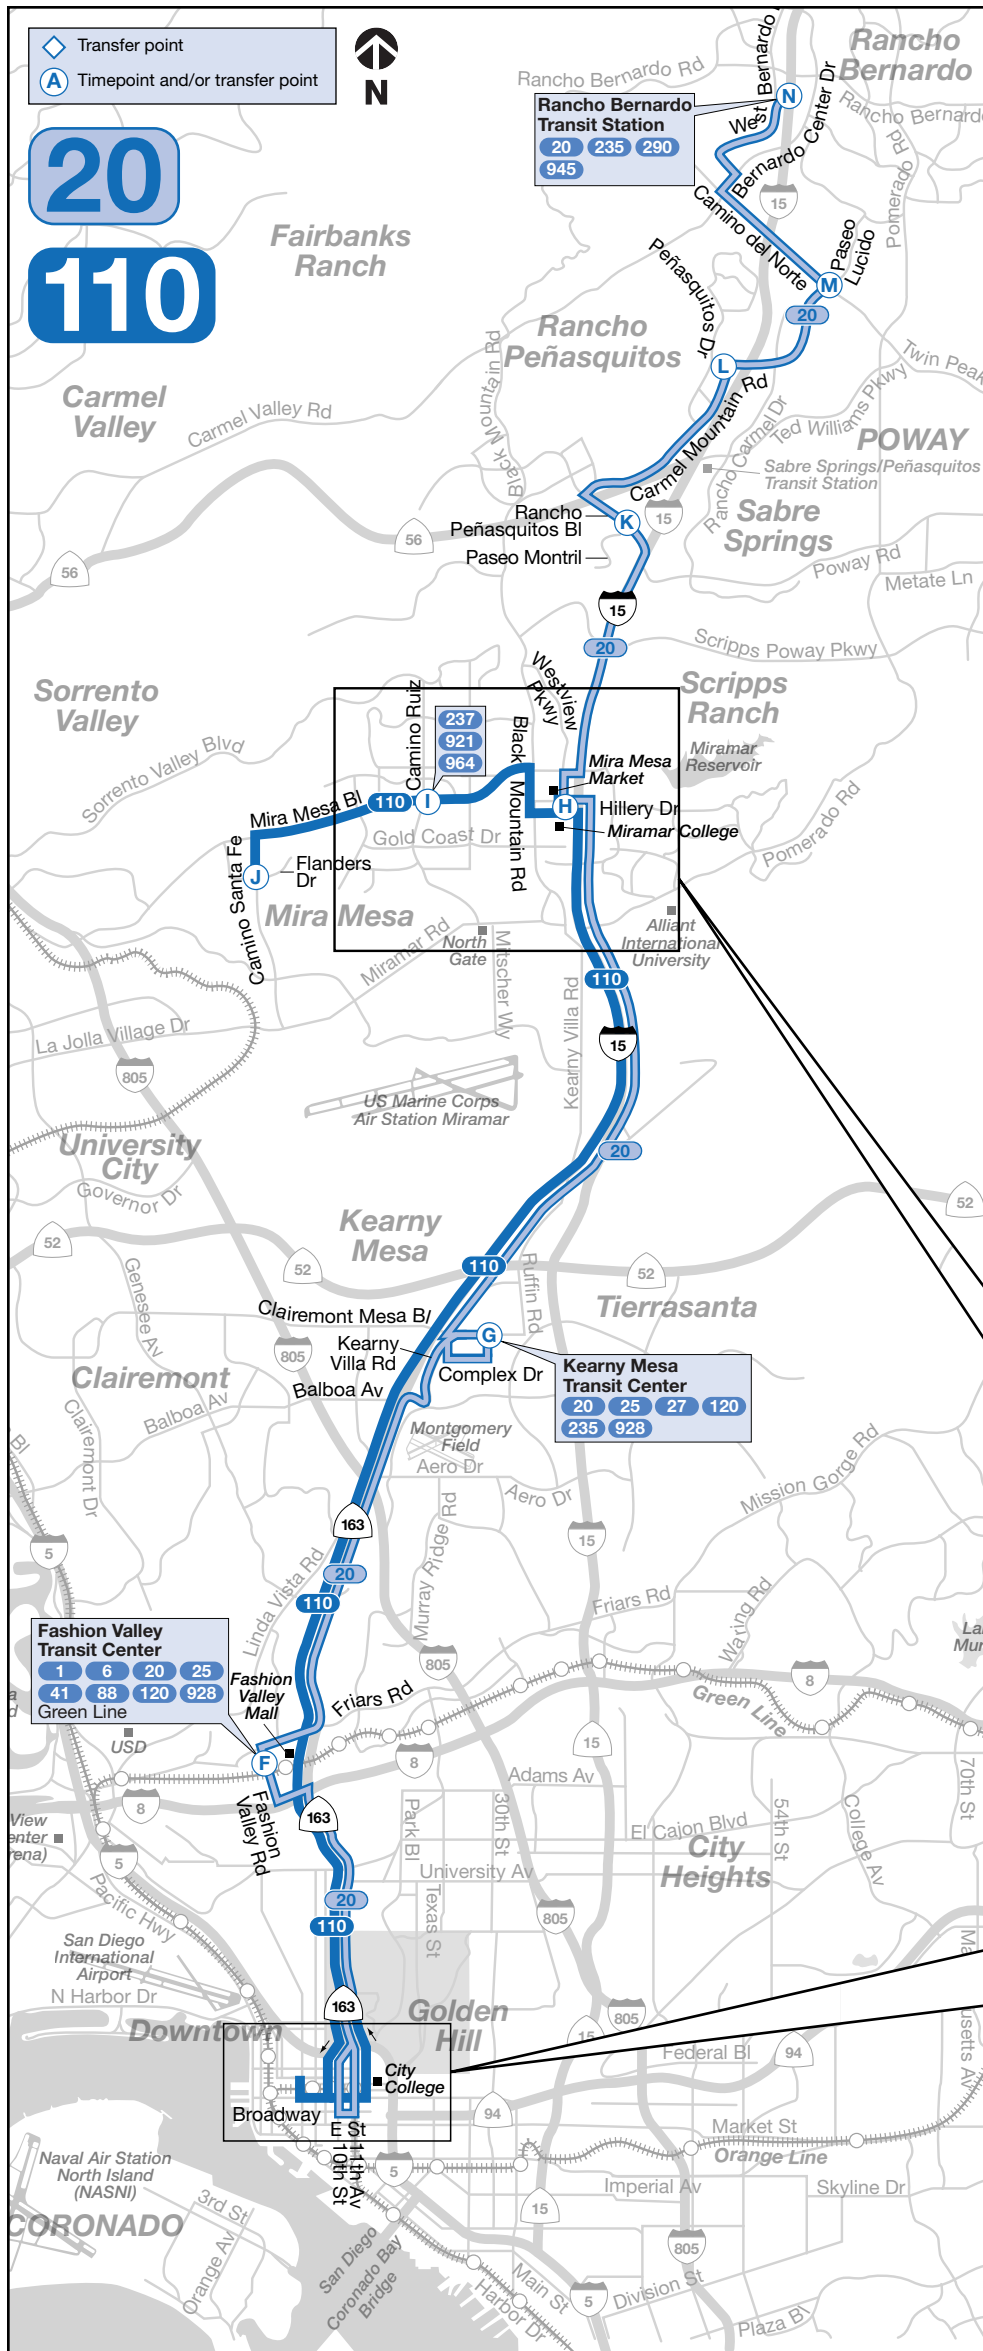

Destinations

- City College
- Downtown Courthouse (110)
- Fashion Valley Mall (20)
- Miramar College
- Mira Mesa Market

Bus Routes

Trolley Connections

- City College
- Fashion Valley (20)

Subject to change without notice
Sujeto a cambios sin previo aviso

110 Monday through Friday / Lunes a viernes

Morning Only

Mira Mesa → Downtown San Diego

J	I	H	D	C	B
Camino Santa Fe & Flanders Dr. DEPART	Mira Mesa Bl. & Camino Ruiz	Miramar College Transit Station	10th Av. & B St.	Broadway & 5th Av.	Broadway & Union St. ARRIVE
6:02a	6:07a	6:15a	6:33a	6:37a	6:41a
6:22	6:27	6:35	6:53	6:57	7:01
6:41	6:46	6:55	7:14	7:18	7:23
7:04	7:10	7:20	7:41	7:45	7:51

110 Monday through Friday / Lunes a viernes

Afternoon Only

Downtown San Diego → Mira Mesa

A	C	E	H	I	J
Front St. & B St. DEPART	Broadway & 3rd Av.	City College Transit Center (11th & B)	Miramar College Transit Station	Mira Mesa Bl. & Camino Ruiz	Camino Santa Fe & Flanders Dr. ARRIVE
4:01p	4:05p	4:12p	4:35p	4:46p	4:55p
4:26	4:30	4:37	5:00	5:11	5:20
4:51	4:55	5:02	5:26	5:37	5:47
5:21	5:25	5:32	5:56	6:07	6:17