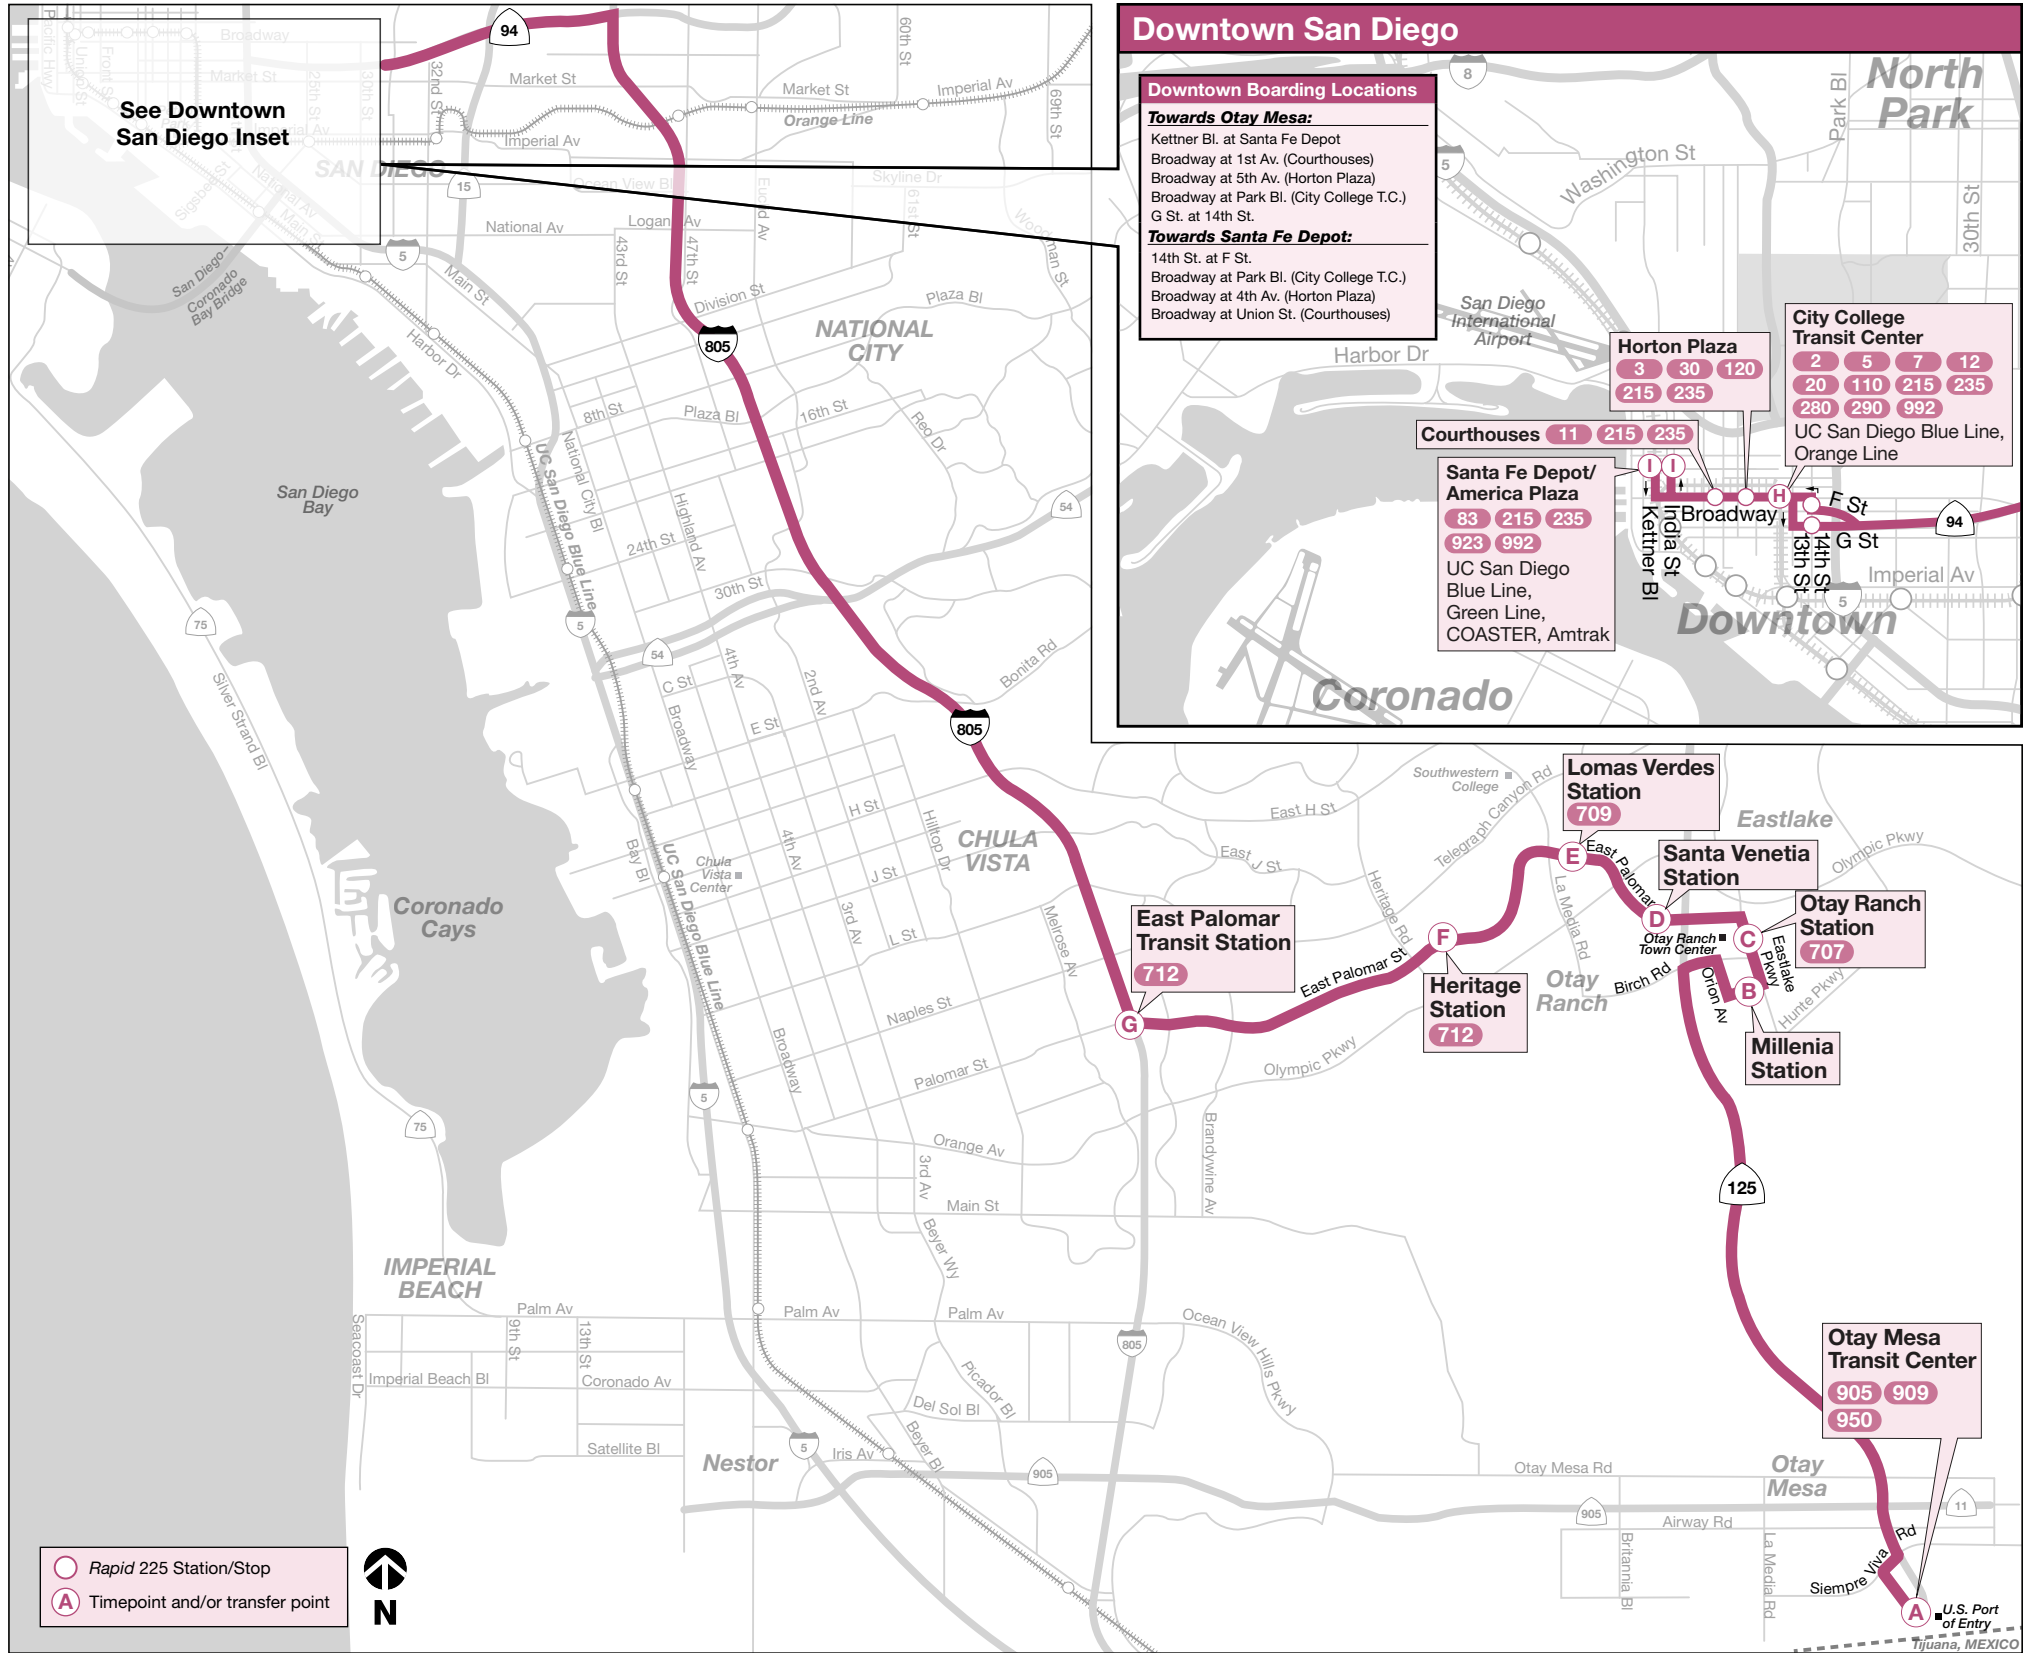

- East Palomar Transit Station
- City College Transit Center
- Otay Mesa Port of Entry
- Otay Ranch Town Center
- Santa Fe Depot

Trolley Connections

- City College
- America Plaza
- Santa Fe Depot

Subject to change without notice
Sujeto a cambios sin previo aviso

619-595-5636
RidePRONTO.com

TAP or SCAN - Required Before Boarding

TOCA o ESCANEA - Se requiere antes de abordar

225 Monday through Friday • *lunes a viernes*

Otay Mesa Transit Center → Downtown San Diego

225 Saturday and Sunday • *sábado y domingo*

Otay Mesa Transit Center → Downtown San Diego

A	B	C	D	E	F	G	H	I
Otay Mesa Transit Center DEPART	Millenia Station	Otay Ranch Station	Santa Venetia Station	Lomas Verdes Station	Heritage Station	East Palomar Station	City College Transit Station	America Plaza Trolley Station ARRIVE
4:46a	4:57a	5:00a	5:04a	5:07a	5:12a	5:19a	5:36a	5:43a
5:15	5:26	5:29	5:33	5:36	5:41	5:48	6:05	6:12
5:45	5:56	5:59	6:03	6:06	6:11	6:18	6:35	6:42
6:17	6:28	6:31	6:35	6:38	6:43	6:50	7:07	7:15
6:47	6:58	7:01	7:05	7:08	7:13	7:20	7:37	7:45
7:17	7:28	7:31	7:35	7:38	7:43	7:50	8:07	8:15
7:47	7:58	8:01	8:05	8:08	8:13	8:20	8:37	8:45
8:15	8:26	8:29	8:33	8:36	8:41	8:48	9:05	9:13
8:50	9:02	9:05	9:09	9:12	9:17	9:24	9:41	9:49
9:20	9:32	9:35	9:39	9:42	9:47	9:54	10:11	10:19
9:50	10:02	10:05	10:09	10:12	10:17	10:24	10:41	10:49
10:20	10:32	10:35	10:39	10:42	10:47	10:54	11:11	11:19
10:50	11:02	11:05	11:09	11:12	11:17	11:24	11:41	11:49
11:20	11:32	11:35	11:39	11:42	11:47	11:54	12:11p	12:19p
11:50	12:02p	12:05p	12:09p	12:12p	12:17p	12:24p	12:41	12:49
12:20p	12:32	12:35	12:39	12:42	12:47	12:54	1:11	1:19
12:50	1:02	1:05	1:09	1:12	1:17	1:24	1:41	1:49
1:20	1:32	1:35	1:39	1:42	1:47</			