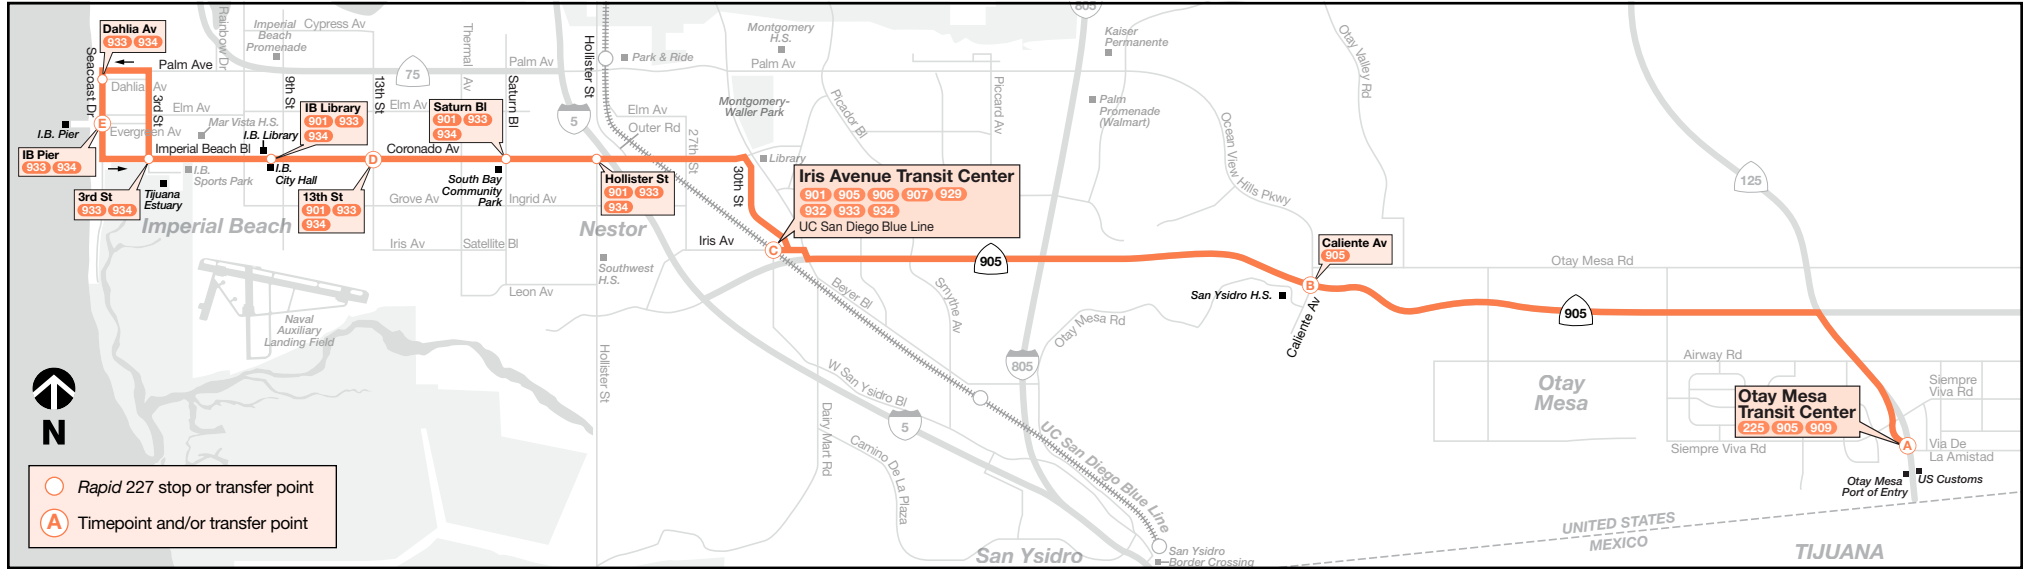

RidePRONTO.com • 619-595-5636

All timetables are available online
Todos los horarios están disponibles en línea.

sdmts.com/timetables

Real Time Arrivals

Download the free OneBusAway app.
Llegadas en tiempo real. Descarga la aplicación gratuita OneBusAway.

sdmts.com/oba

MTS Security
MTS Seguridad **619-595-4960**

MTS Information & Trip Planning
MTS Información y planeo de viaje **619-233-3004**

Customer Service / Suggestions
Servicio al cliente / Sugerencias **619-557-4555**

Lost and Found
Objetos extraviados **619-233-3004**

Transit Store
12th & Imperial Transit Center
M-F / L-V 8am-5pm **619-234-1060**

TTY/TDD
(teletype for hearing impaired)
Teletipo para sordos **619-234-5005**
888-722-4889

Buses on all MTS routes are accessible via lift or ramp.
Autobuses en todas las rutas de MTS son accesibles mediante un ascensor o rampa.

Alternative formats available upon request. Call: (619) 231-1466.
Formato alternativo disponible al preguntar. Llamar: (619) 231-1466.

227

Otay Mesa Transit Center ↔
Imperial Beach Pier
via 905

Destinations

- Imperial Beach Pier
- Tijuana Estuary
- Imperial Beach Sports Park
- Mar Vista High School
- Imperial Beach Library / City Hall
- South Bay Community Park
- San Ysidro High School
- Otay Mesa Port of Entry

Trolley Connections

- Iris Avenue

Subject to change without notice
Sujeto a cambios sin previo aviso

227 Saturday and Sunday • sábado y domingo

Otay Mesa Transit Center → Imperial Beach Pier

A	B	C	D	E
Otay Mesa Transit Center DEPART	SR-905 & Caliente Av	Iris Avenue Transit Center ARRIVE / DEPART	Imperial Beach Bl & 13th St	Imperial Beach Pier ARRIVE
4:23a	4:30a	4:37a	—	—
4:38	4:45	4:52	—	—
4:53	5:00	5:07	—	—
5:08	5:15	5:22	5:27a	5:37a
5:23	5:30	5:37	5:42	5:45a
5:38	5:45	5:52	5:57	6:00
5:53	6:00	6:07	6:12	6:15
6:08	6:15	6:22	6:27	6:30
6:23	6:30	6:37	6:42	6:45
6:37	6:44	6:51	6:56	7:00
6:52	6:59	7:06	7:11	7:16
7:07	7:14	7:21	7:26	7:31
7:21	7:28	7:35	7:40	7:46
7:36	7:43	7:50	7:55	8:00
7:51	7:58	8:05	8:10	8:16
8:06	8:13	8:20	8:25	8:31
8:21	8:28	8:35	8:40	8:46
8:36	8:43	8:50	8:55	9:01
8:51	8:58	9:05	9:10	9:16
9:06	9:13	9:20	9:25	9:31
9:21	9:28	9:35	9:40	9:46
9:36	9:43	9:50	9:55	10:01
9:51	9:58	10:05	10:10	10:16
10:06	10:13	10:20	10:25	10:31
10:21	10:28	10:35	10:40	10:37
10:36	10:43	10:50	10:55	10:43
10:51	10:58	11:05	11:10	10:59
11:06	11:13	11:20	11:25	11:15
11:21	11:28	11:35	11:40	11:31
11:36	11:43	11:50	11:55	11:47
11:51	11:58	12:05p	12:10p	12:03
12:06p	12:13p	12:20p	12:25p	12:09
12:21	12:28	12:35p	12:40p	12:15
12:36	12:43	12:50p	12:55p	12:30
12:51	12:58	1:05p	1:10p	1:45
1:06	1:13	1:20p	1:25p	1:50
1:21	1:28	1:35p	1:40p	2:00
1:36	1:43	1:50p	1:55p	2:10
1:51	1:58	2:05p	2:10p	2:20
2:06	2:13	2:20p	2:25p	2:30
2:21	2:28	2:35p	2:40p	2:40
2:36	2:43	2:50p	2:55p	2:50
2:51	2:58	3:05p	3:10p	3:00
3:06	3:13	3:20p	3:25p	3:10
3:21	3:28	3:35p	3:40p	3:20
3:36	3:43	3:50p	3:55p	3:30
3:51	3:58	4:05p	4:10p	3:40
4:06	4:13	4:20p	4:25p	3:50
4:21	4:28	4:35p	4:40p	4:00
4:36	4:43	4:50p	4:55p	4:10
4:51	4:58	5:05p	5:10p	4:20
5:06	5:13	5:20p	5:25p	4:30
5:21	5:28	5:35p	5:40p	4:40
5:36	5:43	5:50p	5:55p	4:50
5:51	5:58	6:05p	6:10p	5:00
6:06	6:13	6:20p	6:25p	5:10
6:21	6:28	6:35p	6:40p	5:20
6:36	6:43	6:50p	6:55p	5:30
6:51	6:58	7:05p	7:10p	5:40
7:22	7:29	7:36p	7:41p	5:50
7:52	7:59	8:06p	8:11p	6:00
8:22	8:29	8:36p	8:41p	6:10
8:53	9:00	9:07p	9:12p	6:20
9:23	9:30	9:37p	9:42p	6:30
9:53	10:00	10:07p	—	6:40
10:23	10:30	10:37p	—	6:50
10:53	11:00	11:07p	—	7:00
11:23	11:30	11:37p	—	7:10

Imperial Beach Pier → Otay Mesa Transit Center