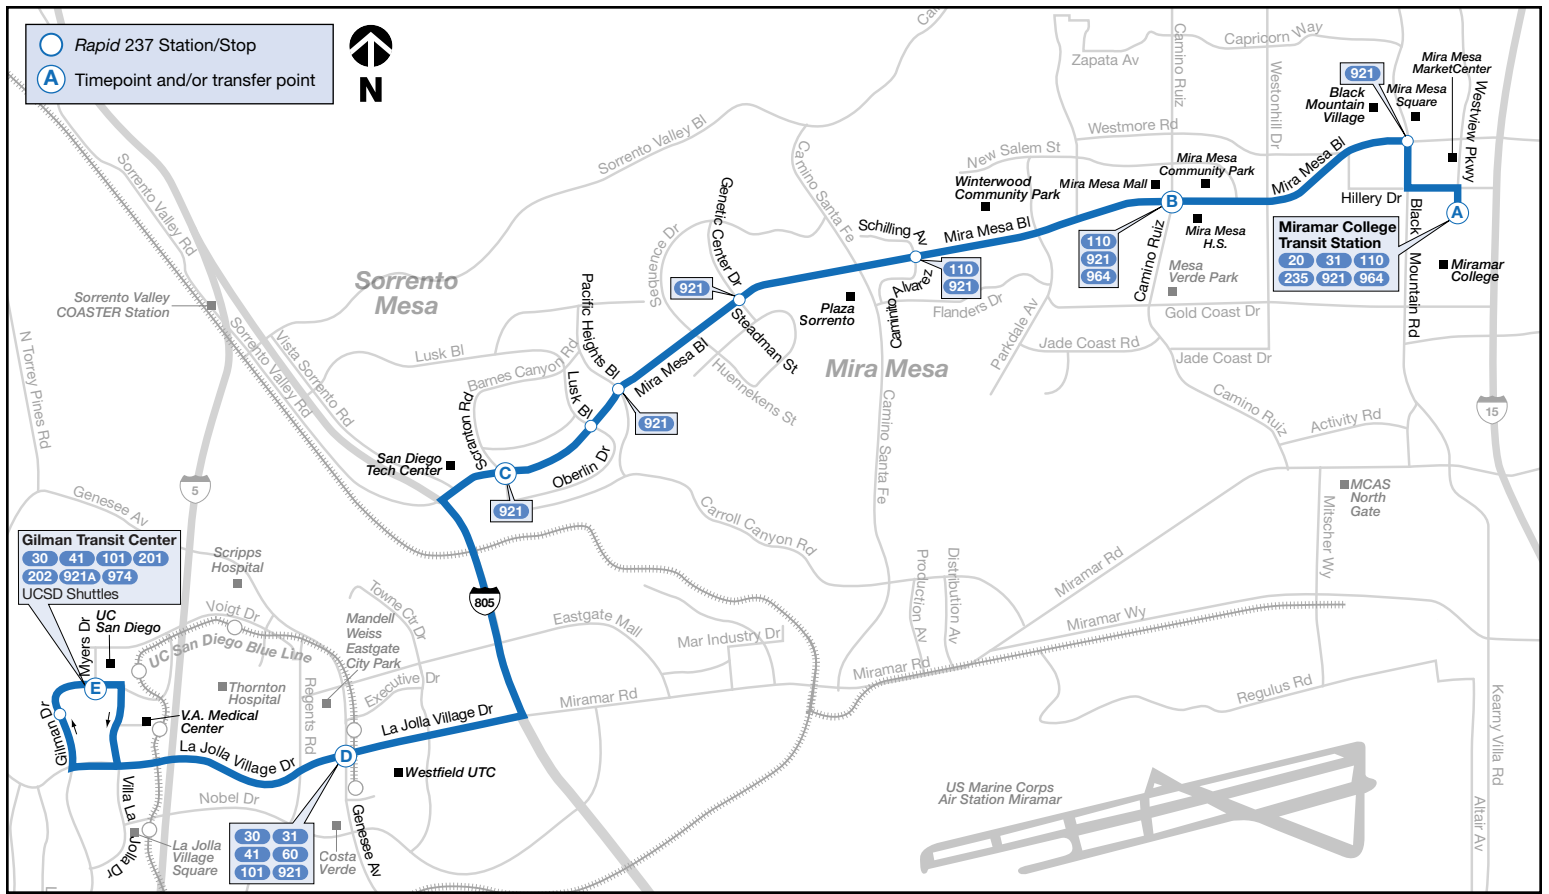

237 Monday through Friday • *lunes a viernes*

Mira Mesa → UC San Diego

A	B	C	D	E
Miramar College Transit Station DEPART	Mira Mesa Bl. & Camino Ruiz	Mira Mesa Bl. & Scranton Rd.	La Jolla Village Dr. & Genesee Av.	Gilman Transit Center (UCSD) ARRIVE
5:52a	5:59a	6:09a	6:17a	6:25a
6:22	6:29	6:39	6:47	6:55
6:36	6:43	6:53	7:01	7:09
6:51	6:59	7:10	7:18	7:27
7:04	7:13	7:25	7:34	7:43
7:20	7:29	7:41	7:50	7:59
7:35	7:44	7:56	8:05	8:14
7:50	7:59	8:12	8:21	8:31
8:05	8:14	8:27	8:36	8:46
8:20	8:29	8:42	8:51	9:01
8:35	8:44	8:57	9:06	9:16
8:50	8:59	9:12	9:21	9:31
9:06	9:15	9:28	9:37	9:47
9:21	9:30	9:43	9:52	10:02
9:51	9:59	10:11	10:20	10:29
2:48p	2:55p	3:06p	3:17p	3:26p
3:18	3:25	3:36	3:47	3:56
3:48	3:56	4:08	4:19	4:28
4:19	4:27	4:39	4:51	5:01
4:34	4:42	4:54	5:06	5:16
4:50	4:58	5:10	5:22	5:32
5:05	5:13	5:25	5:37	5:47
5:20	5:28	5:40	5:52	6:02
5:35	5:43	5:55	6:07	6:17
5:50	5:57	6:09	6:19	6:29
6:21	6:28	6:39	6:48	6:57
6:47	6:54	7:04	7:12	7:21
7:17	7:24	7:34	7:42	7:51

UC San Diego → Mira Mesa

E	D	C	B	A
Gilman Transit Center (UCSD) DEPART	La Jolla Village Dr. & Genesee Av.	Mira Mesa Bl. & Scranton Rd.	Mira Mesa Bl. & Camino Ruiz	Miramar College Transit Station ARRIVE
6:03a	6:09a	6:13a	6:24a	6:31a
6:36	6:43	6:47	6:58	7:06
7:05	7:12	7:17	7:29	7:38
7:24	7:31	7:36	7:48	7:57
7:39	7:46	7:51	8:03	8:12
7:54	8:01	8:06	8:18	8:27
8:13	8:20	8:25	8:37	8:46
8:28	8:35	8:40	8:52	9:01
8:43	8:50	8:55	9:07	9:16
9:09	9:16	9:21	9:33	9:42
2:01p	2:10p	2:15p	2:27p	2:37p
2:31	2:40	2:45	2:57	3:07
3:01	3:10	3:15	3:27	3:37
3:29	3:38	3:43	3:55	4:05
3:44	3:53	3:58	4:10	4:20
3:57	4:06	4:11	4:25	4:35
4:12	4:21	4:26	4:42	4:53
4:27	4:36	4:41	4:57	5:08
4:40	4:49	4:54	5:11	5:23
4:54	5:03	5:08	5:25	5:38
5:12	5:21	5:26	5:43	5:56
5:27	5:36	5:41	5:58	6:11
5:44	5:52	5:57	6:14	6:26
5:57	6:05	6:10	6:27	6:39
6:16	6:24	6:29	6:44	6:54
6:33	6:41	6:46	6:59	7:08
6:55	7:03	7:08	7:21	7:30
7:31	7:39	7:43	7:55	8:03
8:01	8:09	8:13	8:25	8:33

Route 237 does not operate on weekends or on the following holidays and observed holidays / La ruta 237 no ofrece servicio durante el fin de semana o durante los siguientes días festivos y feriados observados
New Year's Day, Presidents' Day, Memorial Day, Independence Day, Labor Day, Thanksgiving, Christmas