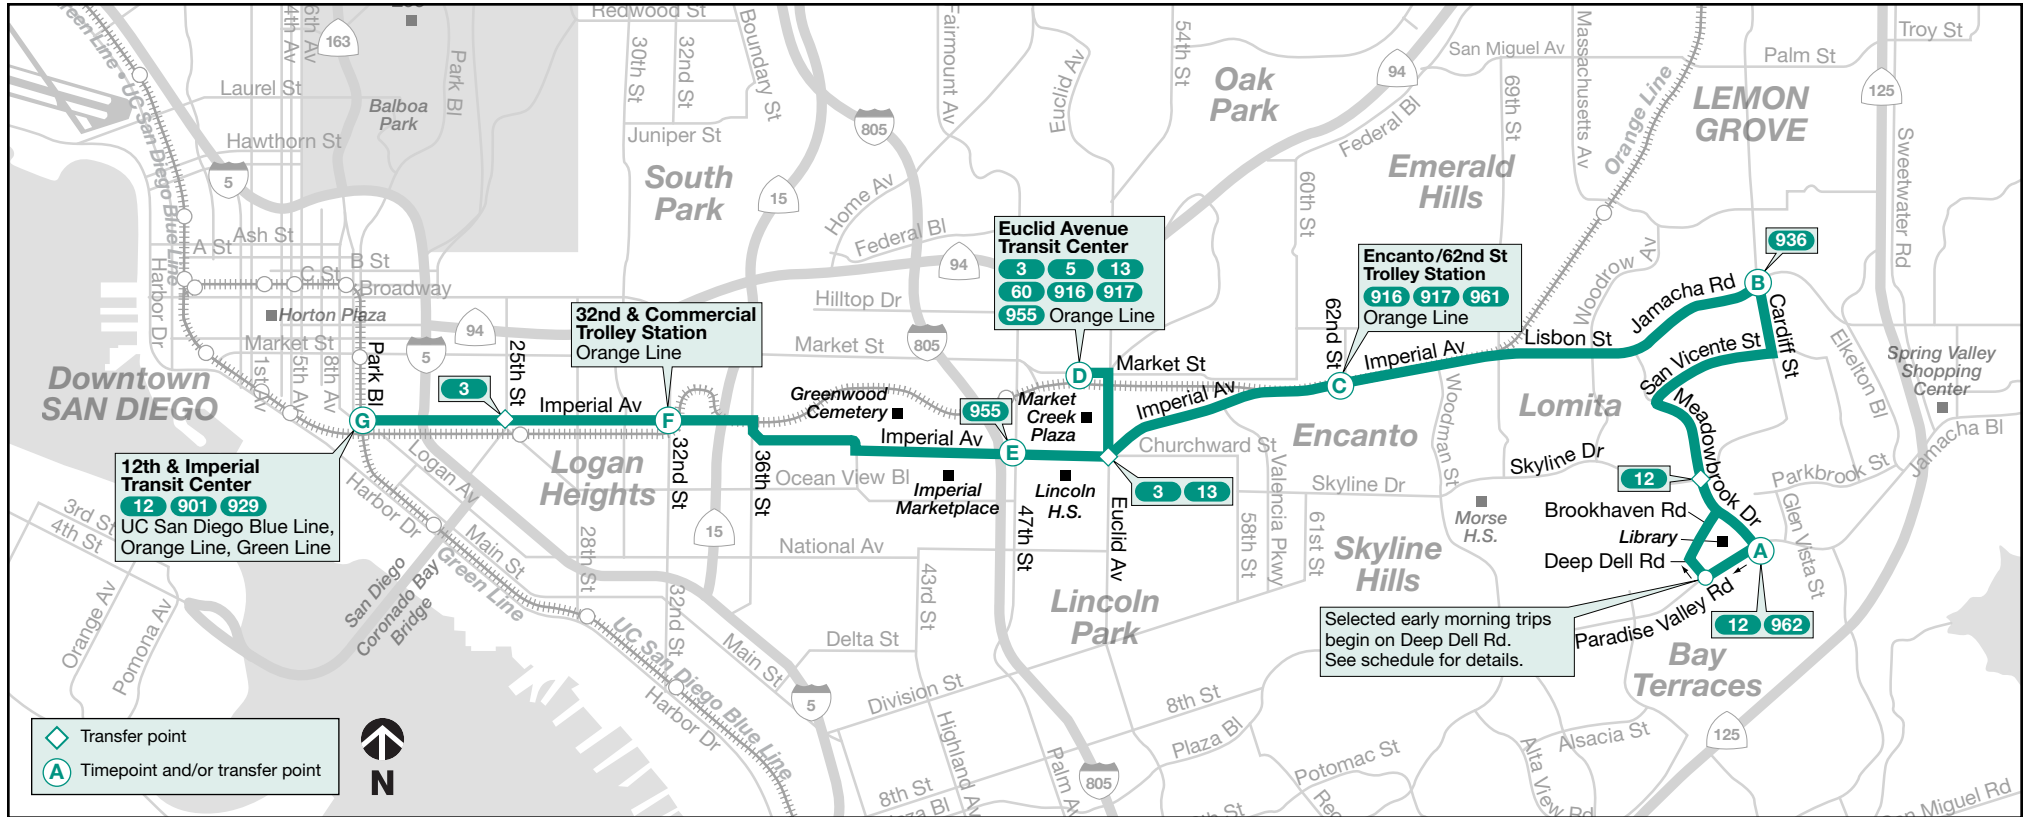

**4 Sunday • domingo**

**Lomita Village → 12th & Imperial Transit Center**

	A	B	C	D	E	F	G
	Paradise Valley & Meadowbrook DEPART	Jamacha Rd. & Cardiff St.	Imperial Ave. & 62nd St.	Euclid Ave. Transit Center	Imperial Ave. & 47th St.	Imperial Ave. & 32nd St.	12th & Imperial Transit Center ARRIVE
D	5:43a	5:52a	6:00a	6:08a	6:11a	6:18a	6:25a
D	7:11	7:20	7:28	7:36	7:40	7:47	7:55
	8:08	8:18	8:26	8:35	8:39	8:47	8:55
	9:08	9:18	9:26	9:35	9:39	9:47	9:55
	10:08	10:18	10:26	10:35	10:39	10:47	10:55
	11:05	11:15	11:23	11:33	11:38	11:46	11:55
	12:05p	12:15p	12:23p	12:33p	12:38p	12:46p	12:55p
	1:05	1:15	1:23	1:33	1:38	1:46	1:55
	2:05	2:15	2:23	2:33	2:38	2:46	2:55
	2:35	2:45	2:53	3:03	3:08	3:16	3:25
	3:05	3:15	3:23	3:33	3:38	3:46	3:55
	3:35	3:45	3:53	4:03	4:08	4:16	4:25
	4:05	4:15	4:23	4:33	4:38	4:46	4:55
	4:35	4:45	4:53	5:03	5:08	5:16	5:25
	5:05	5:15	5:23	5:33	5:38	5:46	5:55
	6:08	6:17	6:25	6:34	6:39	6:47	6:55

	G	F	E	D	C	B	A
	12th & Imperial Transit Center DEPART	Imperial Ave. & 32nd St.	Imperial Ave. & 47th St.	Euclid Ave. Transit Center	Imperial Ave. & 62nd St.	Jamacha Rd. & Cardiff St.	Paradise Valley & Meadowbrook ARRIVE
	7:04a	7:12a	7:19a	7:26a	7:33a	7:40a	7:48a
	8:04	8:12	8:19	8:26	8:33	8:40	8:48
	9:04	9:12	9:19	9:26	9:33	9:40	9:48
	10:04	10:12	10:19	10:27	10:34	10:42	10:50
	11:04	11:12	11:20	11:28	11:36	11:44	11:52
	12:04p	12:13p	12:22p	12:30p	12:38p	12:46p	12:55p
	1:04	1:13	1:22	1:30	1:38	1:46	1:55
	1:34	1:43	1:52	2:00	2:08	2:16	2:25
	2:04	2:13	2:22	2:30	2:38	2:46	2:55
	2:34	2:43	2:52	3:00	3:08	3:16	3:25
	3:04	3:13	3:22	3:30	3:38	3:46	3:55
	3:34	3:43	3:52	4:00	4:08	4:16	4:25
	4:04	4:13	4:22	4:30	4:38	4:46	4:55
	4:34	4:43	4:52	5:00	5:08	5:16	5:25
	5:04	5:13	5:22	5:30	5:38	5:46	5:55
	5:34	5:43	5:52	6:00	6:08	6:16	6:25
	6:04	6:13	6:22	6:30	6:38	6:46	6:55
	6:34	6:42	6:50	6:58	7:06	7:14	7:22
	7:04	7:12	7:20	7:28	7:36	7:44	7:52
	8:04	8:12	8:19	8:26	8:34	8:41	8:49