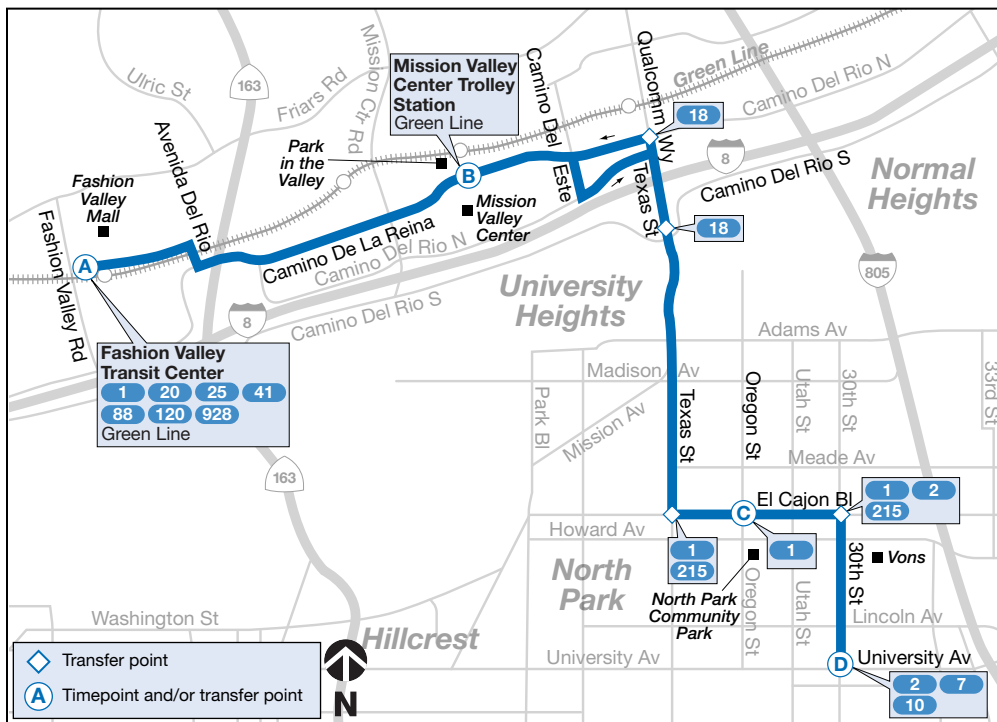

Easy transit fare. Get a card or download the app.

¡Tarifa de transporte fácil! Obtén una tarjeta o descarga la aplicación.

RidePRONTO.com • 619-595-5636

All timetables are available online

Todos los horarios están disponibles en línea.

sdmts.com/timetables

Real Time Arrivals

Download the free OneBusAway app.

Llegadas en tiempo real. Descarga la aplicación gratuita OneBusAway.

sdmts.com/oba

sdmts.com

MTS Security
MTS Seguridad 619-595-4960

MTS Information & Trip Planning
MTS Información y planeo de viaje 619-233-3004

Customer Service / Suggestions
Servicio al cliente / Sugerencias 619-557-4555

Lost and Found
Objetos extraviados 619-233-3004

Transit Store
12th & Imperial Transit Center
M-F / L-V 8am-5pm 619-234-1060

TTY/TDD
(teletype for hearing impaired)
Teletipo para sordos 619-234-5005
888-722-4889

Buses on all MTS routes are accessible via lift or ramp.
Autobuses en todas las rutas de MTS son accesibles mediante un ascensor o rampa.

Alternative formats available upon request. Call: (619) 231-1466.
Formato alternativo disponible al preguntar. Llamar: (619) 231-1466.

6

Bus Route

Fashion Valley Transit Center ↔
North Park
via Mission Valley

Destinations

- Fashion Valley Mall
- Mission Valley Center
- North Park Community Park
- Park in the Valley

Trolley Connections

- Fashion Valley
- Mission Valley Center

Subject to change without notice
Sujeto a cambios sin previo aviso

6 Sunday • domingo

Fashion Valley T.C. → North Park

A	B	C	D
Fashion Valley Transit Center DEPART	Mission Valley Center	El Cajon Bl. & Oregon St.	30th St. & University Av. ARRIVE
9:37a	9:44a	9:53a	10:00a
10:07	10:14	10:23	10:30
10:37	10:45	10:54	11:02
11:06	11:14	11:23	11:31
11:37	11:45	11:55	12:03p
12:07p	12:15p	12:26p	12:34
12:37	12:45	12:56	1:04
1:07	1:15	1:26	1:34
1:37	1:45	1:56	2:04
2:07	2:15	2:26	2:34
2:37	2:45	2:56	3:04
3:07	3:15	3:26	3:34
3:37	3:45	3:56	4:04
4:07	4:15	4:26	4:34
4:37	4:45	4:56	5:04
5:07	5:15	5:26	5:34
5:37	5:45	5:56	6:04
6:07	6:15	6:25	6:33
7:09	7:17	7:26	7:33
8:07	8:15	8:24	8:31

North Park → Fashion Valley T.C.

D	C	B	A
30th St. & University Av. DEPART	El Cajon Bl. & Oregon St.	Park in the Valley	Fashion Valley Transit Center ARRIVE
7:34a	7:39a	7:48a	7:55a
8:14	8:19	8:28	8:35
9:00	9:05	9:15	9:22
9:30	9:35	9:45	9:52
10:02	10:07	10:17	10:25
10:35	10:40	10:50	10:58
11:05	11:10	11:20	11:28
11:35	11:40	11:51	11:59
12:05p	12:10p	12:21p	12:29p
12:36	12:41	12:52	1:00
1:06	1:11	1:22	1:30
1:36	1:41	1:52	2:00
2:06	2:11	2:22	2:30
2:36	2:41	2:52	3:00
3:06	3:11	3:22	3:30
3:36	3:41	3:52	4:00
4:06	4:11	4:22	4:30
4:36	4:41	4:52	5:00
5:06	5:11	5:22	5:30
5:36	5:41	5:52	6:00
6:37	6:42	6:52	7:00
7:35	7:40	7:49	7:57