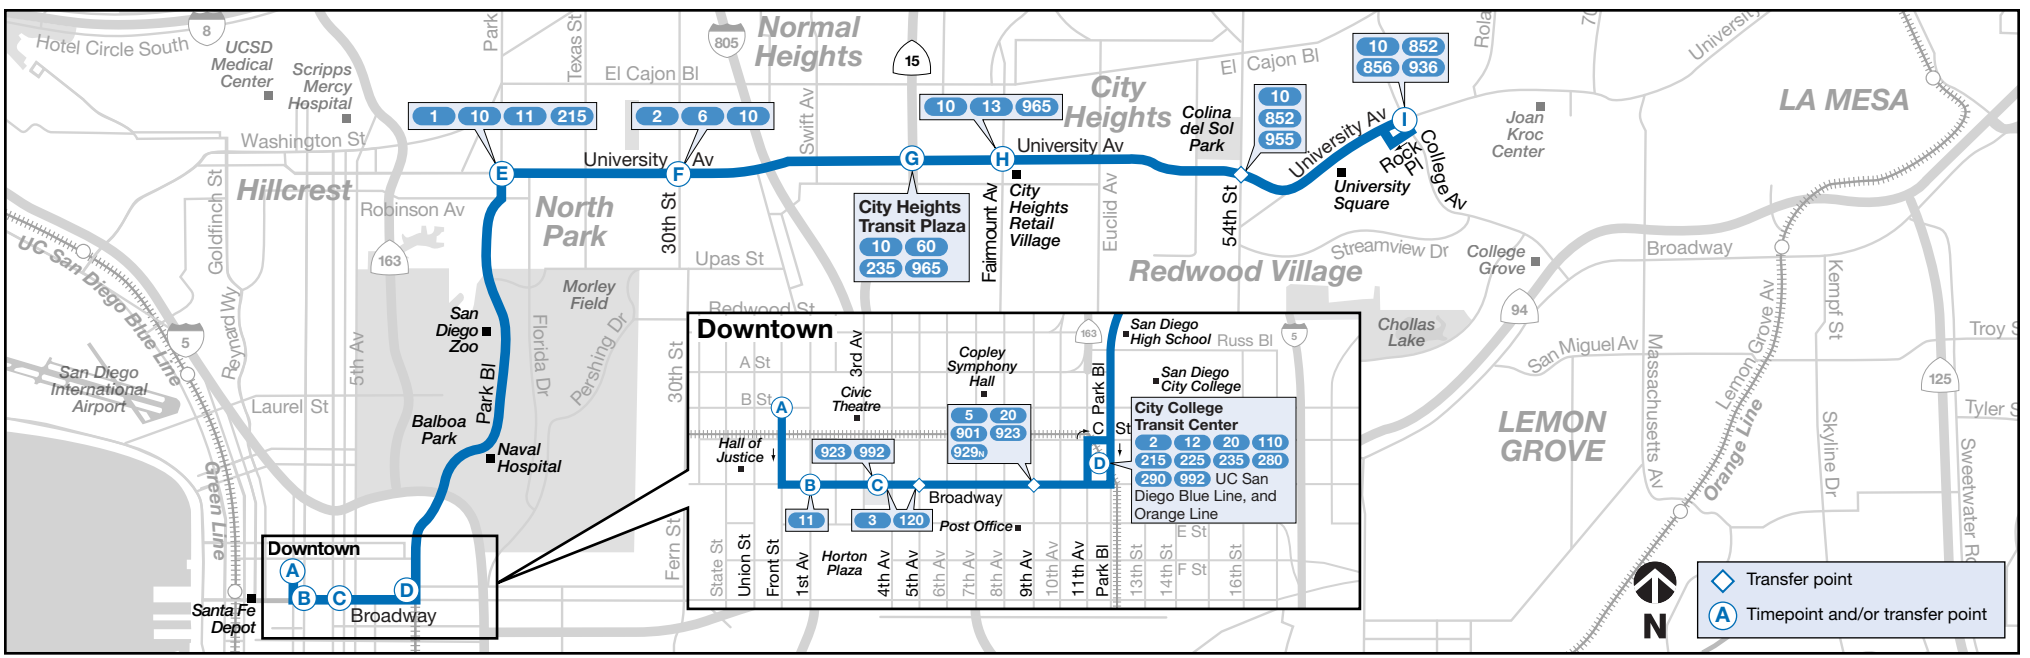

University Avenue & College Avenue → Downtown San Diego

I	H	G	F	E	D	C	B
University Av. & College Av. DEPART	University Av. & Fairmount Av.	City Heights Transit Plaza & 15 Fwy.	University Av. & 30th St.	Park Bl. & University Av.	City College Transit Center (Park Bl.)	Broadway & 5th Av.	Broadway & 1st Av. ARRIVE
—	—	4:23a	4:29a	4:34a	4:44a	4:48a	4:51a
4:25a	4:35a	4:39	4:45	4:50	5:00	5:04	5:07
4:41	4:51	4:55	5:01	5:06	5:16	5:20	5:23
4:59	5:09	5:13	5:19	5:24	5:34	5:38	5:41
5:15	5:25	5:29	5:35	5:40	5:50	5:54	5:57
5:30	5:41	5:45	5:52	5:57	6:07	6:11	6:14
5:42	5:53	5:57	6:04	6:09	6:19	6:23	6:26
5:54	6:05	6:09	6:17	6:22	6:33	6:37	6:40
6:06	6:17	6:21	6:29	6:35	6:47	6:51	6:54
6:18	6:30	6:34	6:42	6:48	7:01	7:05	7:09
6:30	6:43	6:47	6:56	7:02	7:15	7:19	7:23
6:42	6:55	6:59	7:08	7:14	7:28	7:32	7:37
6:54	7:08	7:13	7:22	7:28	7:42	7:46	7:51
7:06	7:22	7:28	7:37	7:44	7:58	8:02	8:07
7:18	7:34	7:40	7:49	7:56	8:10	8:14	8:19
7:30	7:46	7:52	8:01	8:08	8:22	8:26	8:31
7:42	7:58	8:04	8:13	8:20	8:34	8:38	8:43
7:56	8:10	8:15	8:24	8:31	8:45	8:49	8:54
8:07	8:21	8:26	8:35	8:42	8:56	9:00	9:05
8:19	8:33	8:38	8:47	8:54	9:08	9:12	9:17
8:31	8:45	8:50	8:59	9:06	9:20	9:24	9:29
8:43	8:57	9:02	9:11	9:18	9:32	9:36	9:41
8:55	9:09	9:14	9:23	9:30	9:44	9:48	9:53
9:07	9:21	9:26	9:35	9:42	9:56	10:00	10:05
9:19	9:33	9:38	9:47	9:54	10:08	10:12	10:17
9:31	9:45	9:50	9:59	10:06	10:20	10:24	10:29
9:43	9:57	10:02	10:11	10:18	10:32	10:36	10:41
9:55	10:09	10:14	10:23	10:30	10:44	10:48	10:53
10:07	10:21	10:26	10:35	10:42	10:56	11:00	11:05
10:19	10:33	10:38	10:47	10:54	11:08	11:12	11:17
10:31	10:47	10:52	11:01	11:08	11:22	11:26	11:31
10:45	10:59	11:04	11:13	11:20	11:34	11:38	11:43
10:57	11:11	11:16	11:25	11:32	11:46	11:50	11:55
11:09	11:23	11:28	11:37	11:44	11:58	12:02p	12:07p
11:21	11:35	11:40	11:49	11:56	12:10p	12:14	12:19
11:33	11:47	11:52	12:01p	12:08p	12:22	12:26	12:31
11:45	11:59	12:04p	12:13	12:20	12:34	12:38	12:43
11:58	12:12p	12:17	12:26	12:33	12:47	12:51	12:56
12:11p	12:25	12:30	12:39	12:46	1:00	1:04	1:09