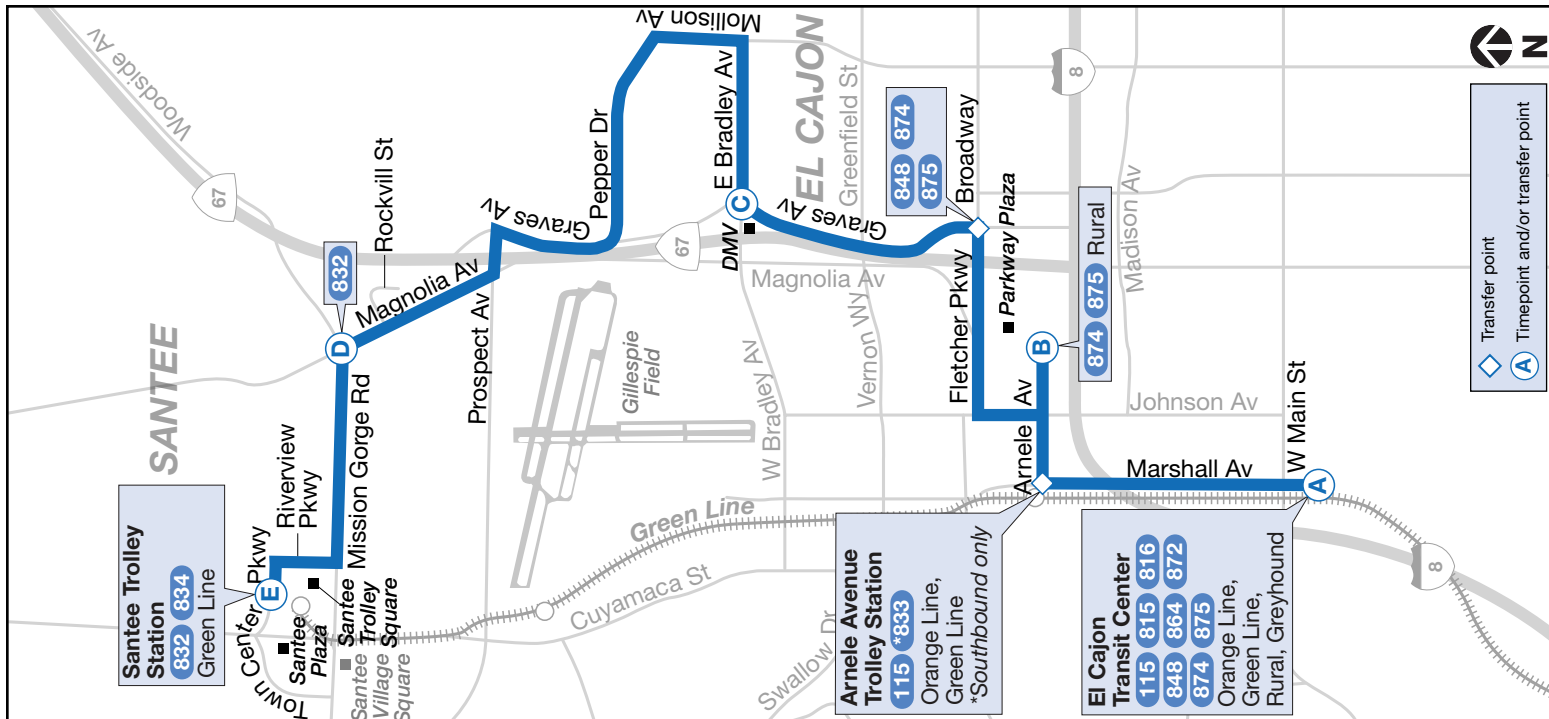

Effective June 30, 2023

833

Bus Route

El Cajon Transit Center ↔

Santee Trolley Station

via Parkway Plaza / Graves Avenue / DMV

Destinations

- El Cajon DMV
- Santee Trolley Square
- Parkway Plaza

Trolley Connections

- El Cajon
- Arnele Avenue
- Santee

Subject to change without notice
Sujeto a cambios sin previo aviso

PRONTO

**TAP or SCAN -
Required
Before Boarding**

**TOCA o ESCANEA -
Se requiere
antes de abordar**

619-595-5636

RidePRONTO.com

833 Monday through Friday • *lunes a viernes*

El Cajon Transit Center → Santee Trolley Station

A	B	C	D	E
El Cajon Transit Center DEPART	Parkway Plaza	Graves Av. & E. Bradley Av.	Mission Gorge Rd. & Magnolia Av.	Santee Trolley Station ARRIVE
5:44a	B	5:57a	6:08a	6:12a
6:59	B	7:12	7:23	7:27
7:59	B	8:12	8:23	8:27
8:48	8:56a	9:05	9:16	9:20
9:33	9:41	9:50	10:01	10:05
10:18	10:26	10:35	10:46	10:50
11:03	11:11	11:21	11:33	11:37
11:48	11:56	12:06p	12:18p	12:22p
12:33p	12:41p	12:51	1:03	1:07
1:18	1:26	1:36	1:48	1:52
2:03	2:11	2:22	2:35	2:39
2:48	2:56	3:07	3:20	3:24
3:33	3:41	3:52	4:05	4:09
4:18	4:26	4:37	4:50	4:54
5:03	5:11	5:22	5:35	5:39
5:48	5:56	6:07	6:20	6:24

Santee Trolley Station → El Cajon Transit Center

E	D	C	B	A
Santee Trolley Station DEPART	Mission Gorge Rd. & Rockvill St.	Graves Av. & E. Bradley Av.	Parkway Plaza	El Cajon Transit Center ARRIVE
6:19a	6:24a	6:37a	B	6:53a
7:19	7:24	7:37	B	7:53
8:02	8:07	8:20	8:33a	8:40
8:47	8:52	9:05	9:18	9:25
9:32	9:37	9:50	10:03	10:10
10:17	10:22	10:35	10:48	10:55
11:02	11:07	11:20	11:33	11:40
11:47	11:52	12:05p	12:18p	12:25p
12:32p	12:37p	12:50	1:03	1:10
1:17	1:22	1:35	1:48	1:55
2:01	2:06	2:20	2:33	2:41
2:46	2:51	3:05	3:18	3:26
3:31	3:36	3:50	4:03	4:11
4:16	4:21	4:35	4:48	4:56
5:01	5:06	5:20	5:33	5:41
5:47	5:52	6:05	6:18	6:25