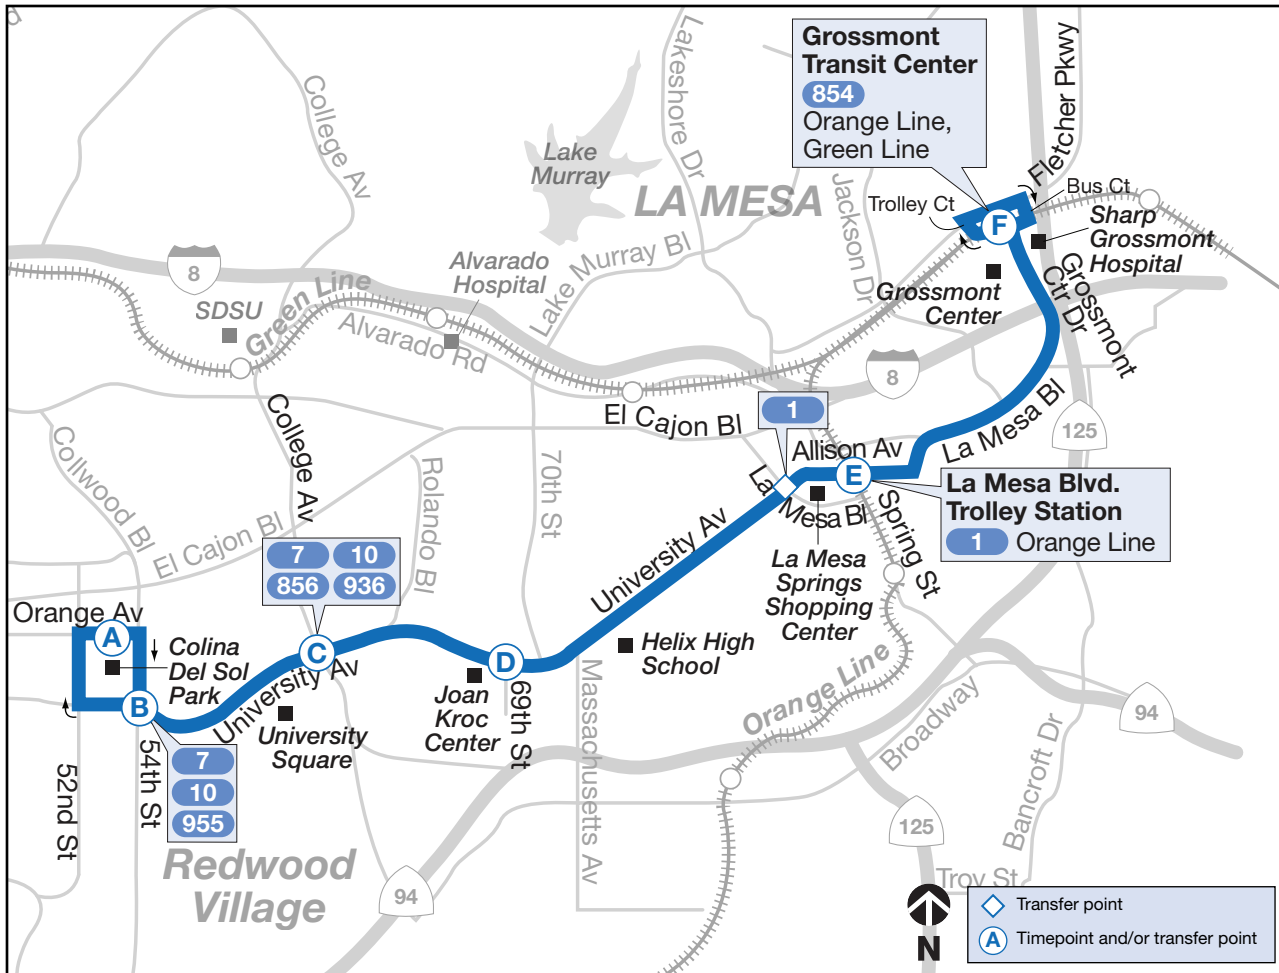

University Avenue / 54th St. ↔
Grossmont Transit Center
via University Avenue

Destinations

- Colina Del Sol Park
- Downtown La Mesa
- Grossmont Center
- Joan Kroc Center
- Sharp Grossmont Hospital

Trolley Connections

- La Mesa Blvd.
- Grossmont

Subject to change without notice
Sujeto a cambios sin previo aviso

PRONTO

Easy transit fare. Get a card or download the app.

¡Tarifa de transporte fácil! Obtén una tarjeta o descarga la aplicación.

RidePRONTO.com • 619-595-5636

All timetables are available online

Todos los horarios están disponibles en línea.

sdmts.com/timetables

Real Time Arrivals

Download the free OneBusAway app.

Llegadas en tiempo real. Descarga la aplicación gratuita OneBusAway.

sdmts.com/oba

MTS Security 619-595-4960
MTS Seguridad

MTS Information & Trip Planning 619-233-3004
MTS Información y planeo de viaje

Customer Service / Suggestions 619-557-4555
Servicio al cliente / Sugerencias

Lost and Found 619-233-3004
Objetos extraviados

Transit Store 619-234-1060
12th & Imperial Transit Center
M-F / L-V 8am-5pm

TTY/TDD 619-234-5005
(teletype for hearing impaired)
Teletipo para sordos 888-722-4889

Buses on all MTS routes are accessible via lift or ramp.
Autobuses en todas las rutas de MTS son accesibles mediante un ascensor o rampa.

Alternative formats available upon request. Call: (619) 231-1466.
Formato alternativo disponible al preguntar. Llamar: (619) 231-1466.

MTS Rider Insider

Stay Informed. Ride with Confidence.

Sign up for the MTS Rider Insider e-newsletter and receive MTS news, service changes and construction notices right to your inbox. Also enjoy exclusive access to sweepstakes, events, special deals with partners and more.

Learn More

sdmts.com/RiderInsider

852 Sunday / domingo

54th St. → Grossmont Transit Center

A	B	C	D	E	F
Orange Av. & 54th St. DEPART	University Av. & 54th St.	University Av. & College Av.	University Av. & 69th St.	La Mesa Bl. Trolley Station	Grossmont Transit Center ARRIVE
6:33a	6:35a	6:38a	6:41a	6:50a	7:00a
7:01	7:03	7:07	7:10	7:20	7:31
7:31	7:33	7:37	7:40	7:50	8:01
8:01	8:03	8:07	8:10	8:20	8:31
8:30	8:32	8:37	8:40	8:50	9:02
9:00	9:02	9:07	9:10	9:20	9:32
9:29	9:31	9:36	9:39	9:50	10:03
9:59	10:01	10:06	10:09	10:20	10:33
10:29	10:31	10:36	10:39	10:50	11:03
11:01	11:03	11:08	11:11	11:22	11:35
11:31	11:33	11:38	11:41	11:52	12:05p
12:01p	12:03p	12:08p	12:11p	12:22p	12:35
12:31	12:33	12:38	12:41	12:52	1:05
1:01	1:03	1:08	1:11	1:22	1:35
1:31	1:33	1:38	1:41	1:52	2:05
2:01	2:03	2:08	2:11	2:22	2:35
2:31	2:33	2:38	2:41	2:52	3:05
3:01	3:03	3:08	3:11	3:22	3:35
3:31	3:33	3:38	3:41	3:52	4:05
4:01	4:03	4:08	4:11	4:22	4:35
4:31	4:33	4:38	4:41	4:52	5:05
5:01	5:03	5:08	5:11	5:22	5:35
5:31	5:33	5:38	5:41	5:52	6:05
6:01	6:03	6:08	6:11	6:21	6:33
6:31	6:33	6:37	6:40	6:50	7:00
7:01	7:03	7:07	7:10	7:20	7:30
7:31	7:33	7:37	7:40	7:50	8:00
8:01	8:03	8:07	8:10	8:20	8:30
8:31	8:33	8:37	8:40	8:50	9:00
9:01	9:03	9:07	9:10	9:20	9:30

Grossmont Transit Center → 54th St.

F	E	D	C	B	A
Grossmont Transit Center DEPART	La Mesa Bl. Trolley Station	University Av. & 69th St.	University Av. & College Av.	University Av. & 54th St.	Orange Av. & 54th St. ARRIVE
6:23a	6:33a	6:40a	6:43a	6:47a	6:50a
6:53	7:03	7:10	7:13	7:17	7:20
7:22	7:33	7:40	7:44	7:48	7:52
7:52	8:03	8:10	8:14	8:18	8:22
8:20	8:31	8:38	8:42	8:46	8:50
8:49	9:01	9:08	9:12	9:17	9:21
9:19	9:31	9:38	9:42	9:47	9:51
9:49	10:01	10:08	10:12	10:17	10:21
10:17	10:30	10:38	10:43	10:48	10:52
10:47	11:00	11:08	11:13	11:18	11:22
11:17	11:30	11:38	11:43	11:48	11:52
11:47	12:00p	12:08p	12:13p	12:18p	12:22p
12:17p	12:30	12:38	12:43	12:48	12:52
12:46	1:00	1:08	1:13	1:18	1:22
1:16	1:30	1:38	1:43	1:48	1:52
1:46	2:00	2:08	2:13	2:18	2:22
2:16	2:30	2:38	2:43	2:48	2:52
2:46	3:00	3:08	3:13	3:18	3:22
3:16	3:30	3:38	3:43	3:48	3:52
3:46	4:00	4:08	4:13	4:18	4:22
4:16	4:30	4:38	4:43	4:48	4:52
4:46	5:00	5:08	5:13	5:18	5:22
5:16	5:30	5:38	5:43	5:48	5:52
5:48	6:00	6:08	6:13	6:18	6:22
6:18	6:30	6:38	6:43	6:48	6:52
6:48	7:00	7:08	7:13	7:18	7:22
7:19	7:30	7:37	7:42	7:46	7:49
7:49	8:00	8:07	8:12	8:16	8:19
8:20	8:30	8:37	8:41	8:45	8:48
8:48	8:58	9:05	9:09	9:13	9:16