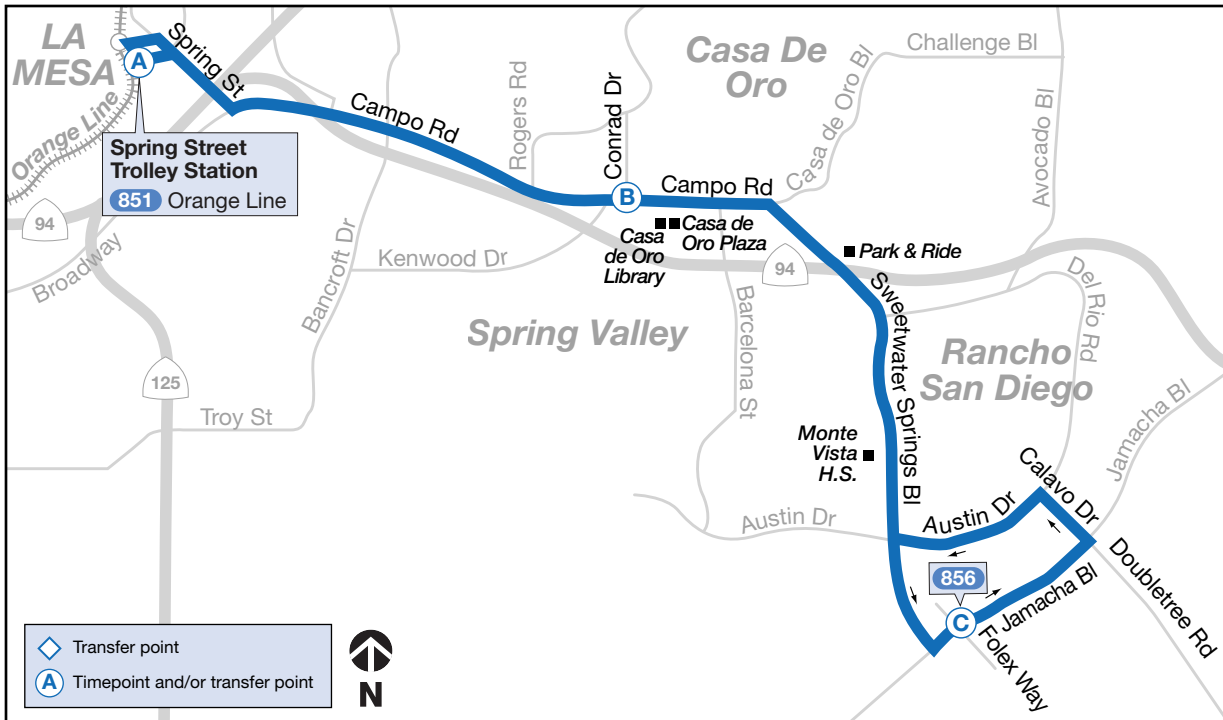

Easy transit fare. Get a card or download the app.

¡Tarifa de transporte fácil! Obtén una tarjeta o descarga la aplicación.

RidePRONTO.com • 619-595-5636

All timetables are available online

Todos los horarios están disponibles en línea.

sdmts.com/timetables

Real Time Arrivals

Download the free OneBusAway app.

Llegadas en tiempo real. Descarga la aplicación gratuita OneBusAway.

sdmts.com/oba

sdmts.com

MTS Security
MTS Seguridad 619-595-4960

MTS Information & Trip Planning
MTS Información y planeo de viaje 619-233-3004

Customer Service / Suggestions
Servicio al cliente / Sugerencias 619-557-4555

Lost and Found
Objetos extraviados 619-233-3004

Transit Store
12th & Imperial Transit Center
M-F / L-V 8am-5pm 619-234-1060

TTY/TDD
(teletype for hearing impaired)
Teletipo para sordos 619-234-5005
888-722-4889

Buses on all MTS routes are accessible via lift or ramp.
Autobuses en todas las rutas de MTS son accesibles mediante un ascensor o rampa.

Alternative formats available upon request. Call: (619) 231-1466.
Formato alternativo disponible al preguntar. Llamar: (619) 231-1466.

Effective June 30, 2023

855

Bus Route

Spring Street Trolley Station ↔
Rancho San Diego
via Campo Road

Destinations

- Campo Road
- Casa de Oro Plaza
- Monte Vista High School
- Sweetwater Springs Boulevard

Trolley Connections

- Spring Street

Subject to change without notice
Sujeto a cambios sin previo aviso