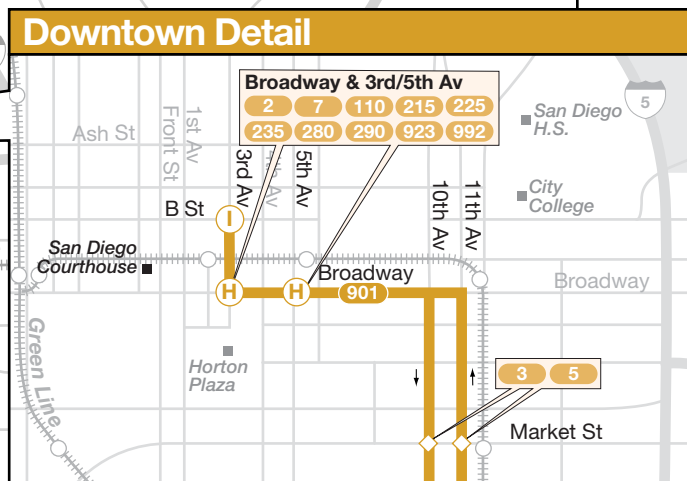

PRONTO

619-595-5636
RidePRONTO.com

TAP or SCAN - Required Before Boarding

TOCA o ESCANEA - Se requiere antes de abordar

901 Monday through Friday • *lunes a viernes*

Iris Avenue Transit Center → Downtown San Diego