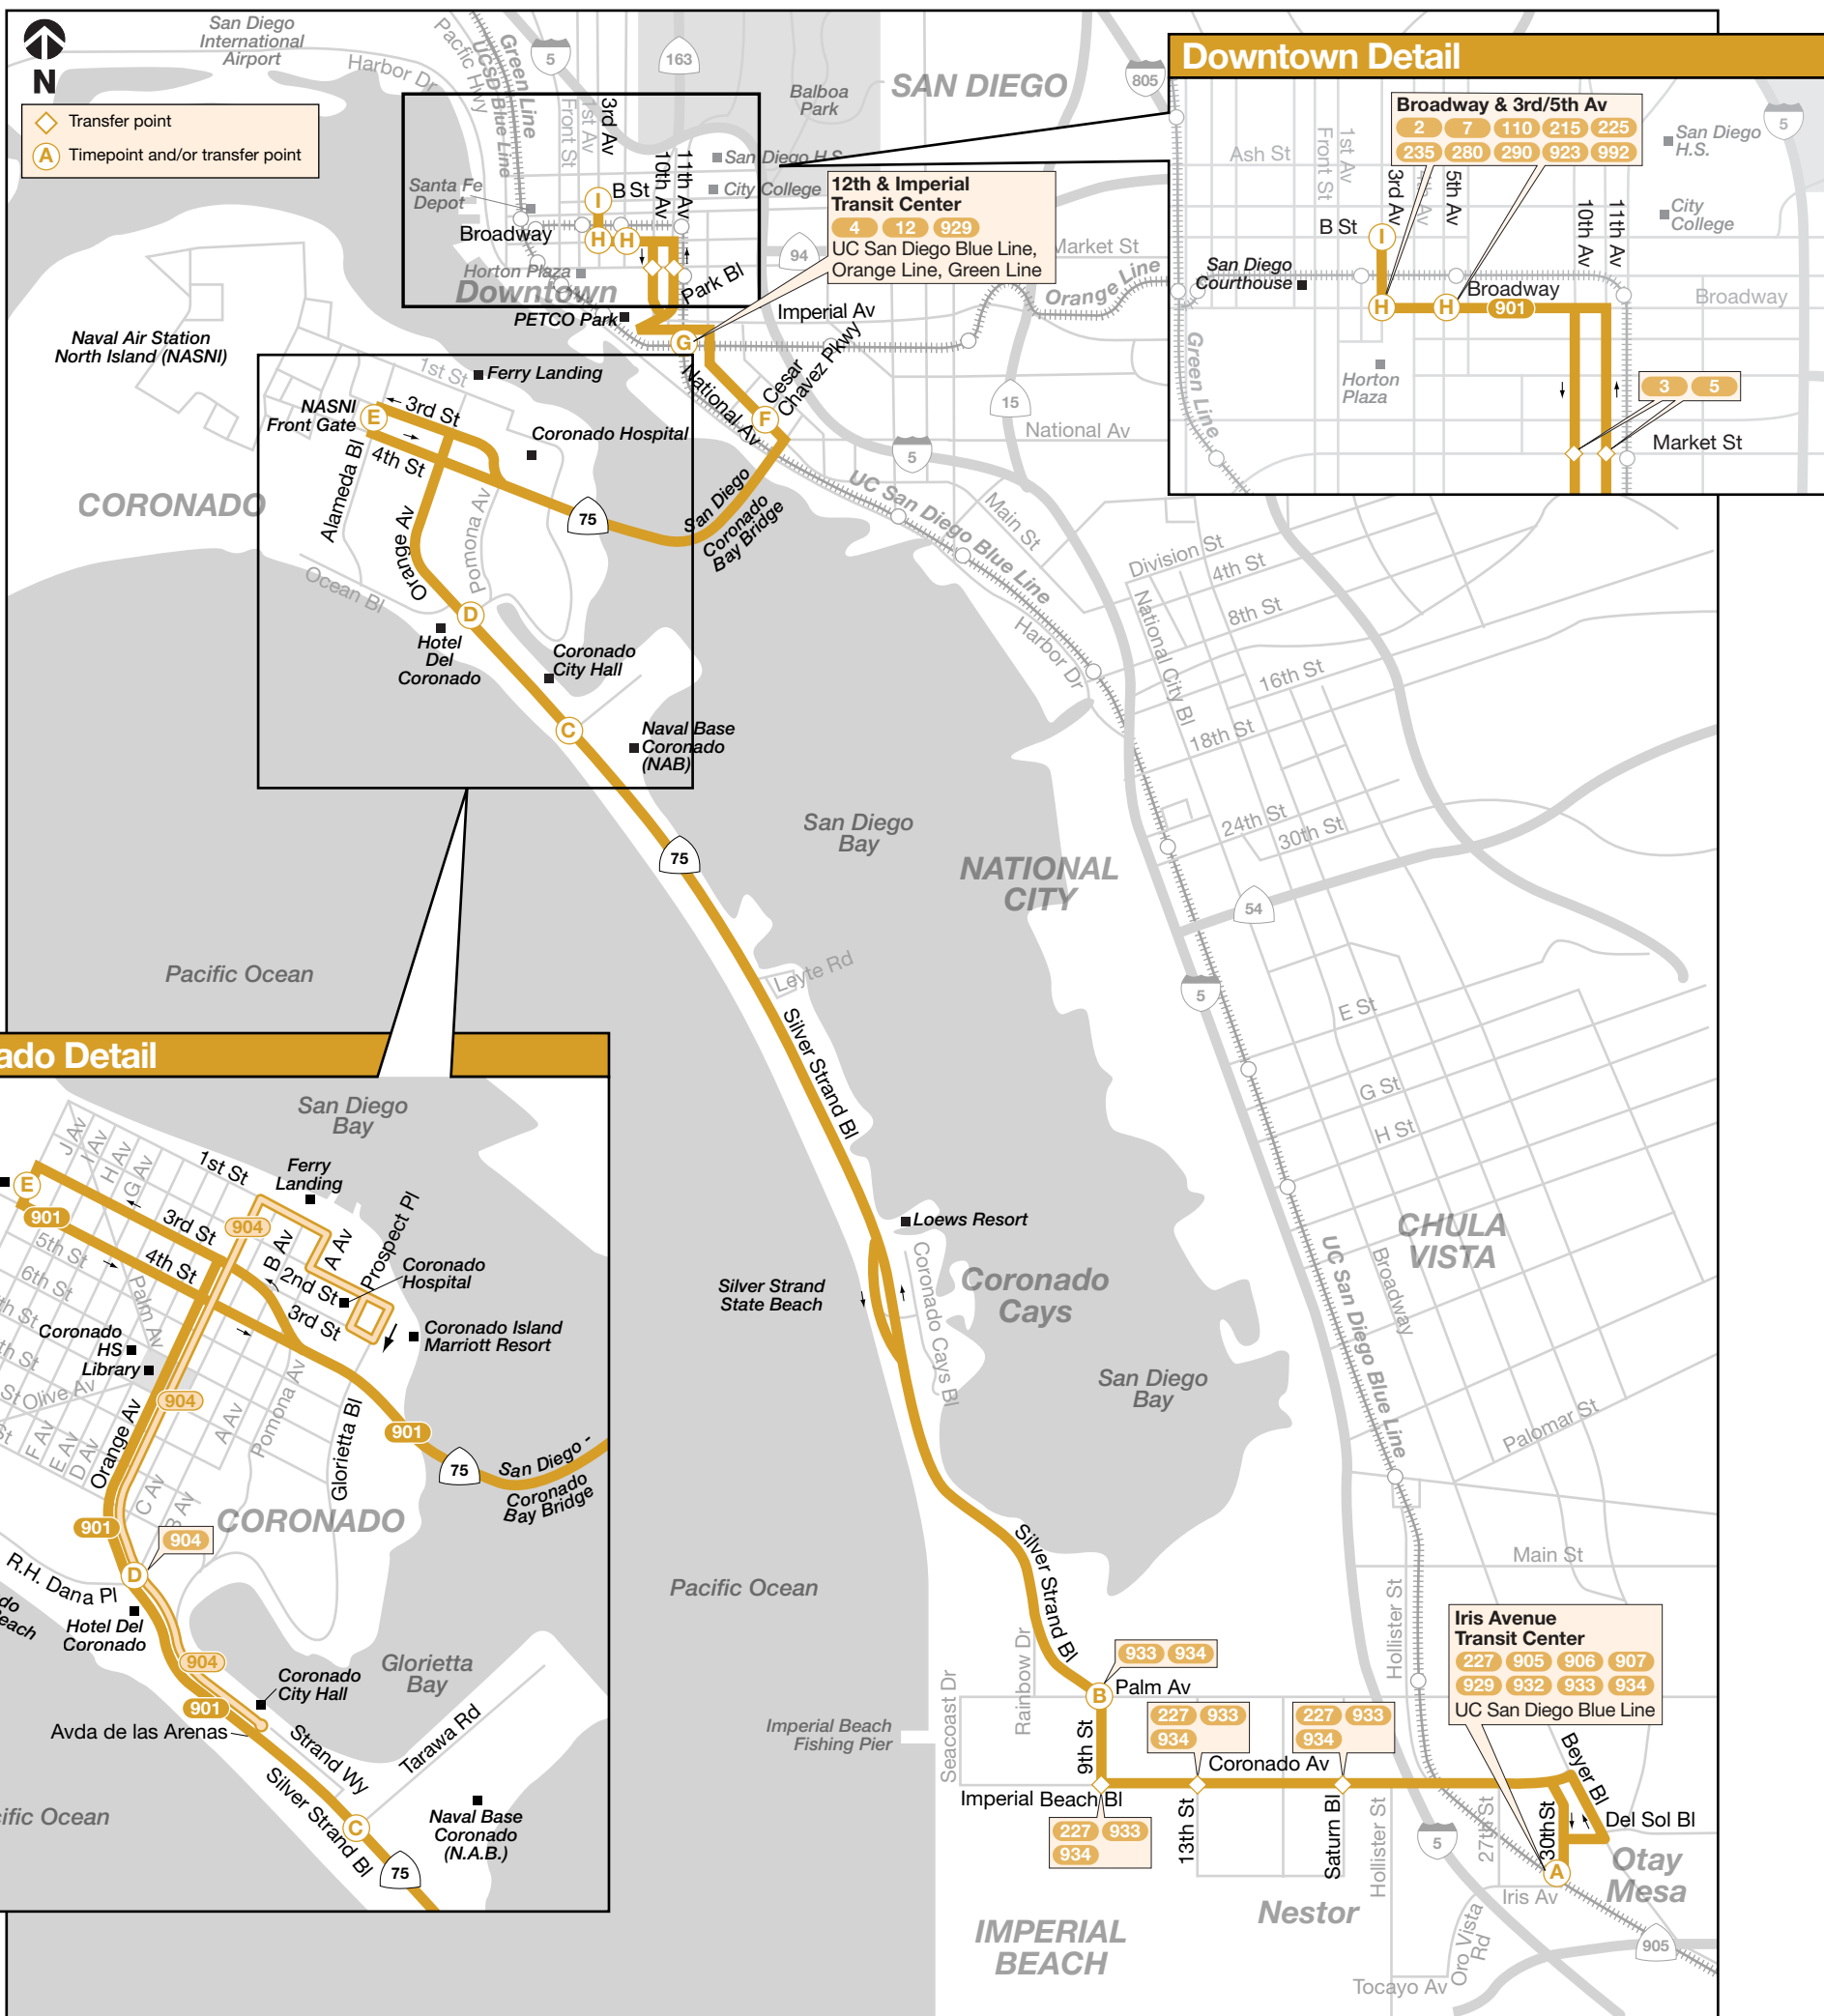

PRONTO

619-595-5636
RidePRONTO.com

TAP or SCAN - Required Before Boarding

TOCA o ESCANEA - Se requiere antes de abordar

901 Monday through Friday • *lunes a viernes*

Iris Avenue Transit Center → Downtown San Diego