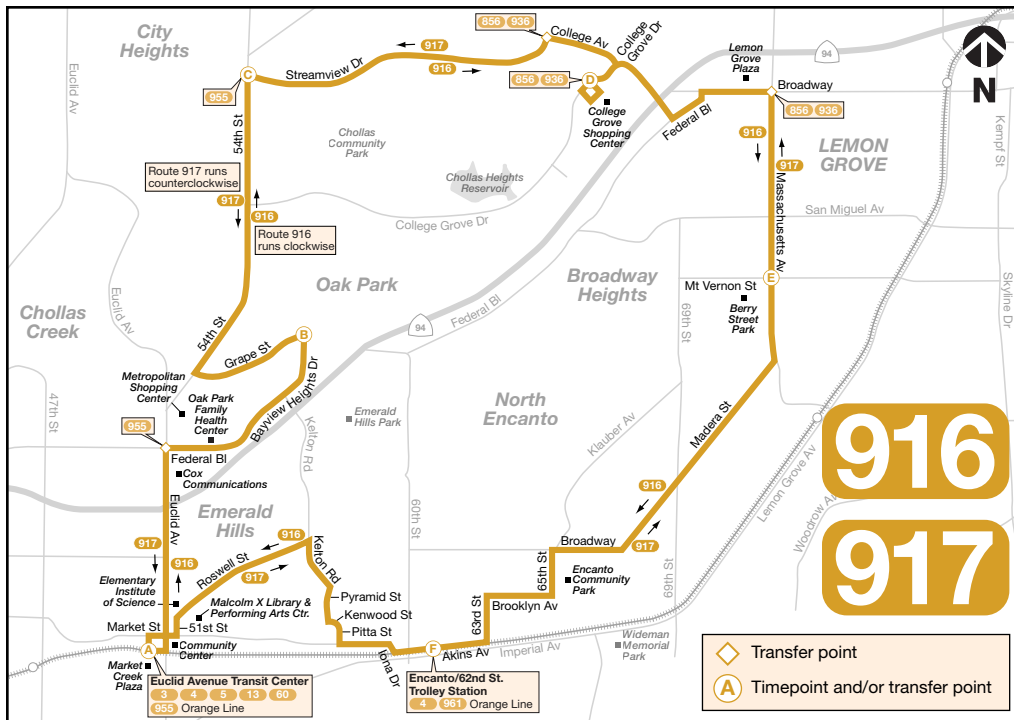

RidePRONTO.com • 619-595-5636

All timetables are available online

Todos los horarios están disponibles en línea.

sdmts.com/timetables

Real Time Arrivals

Download the free OneBusAway app.

Llegadas en tiempo real. Descarga la aplicación gratuita OneBusAway.

sdmts.com/oba

sdmts.com

MTS Security
MTS Seguridad 619-595-4960

MTS Information & Trip Planning
MTS Información y planeo de viaje 619-233-3004

Customer Service / Suggestions
Servicio al cliente / Sugerencias 619-557-4555

Lost and Found
Objetos extraviados 619-233-3004

Transit Store
12th & Imperial Transit Center
M-F / L-V 8am-5pm 619-234-1060

TTY/TDD
(teletype for hearing impaired)
Teletipo para sordos 619-234-5005
888-722-4889

Buses on all MTS routes are accessible via lift or ramp.
Autobuses en todas las rutas de MTS son accesibles mediante un ascensor o rampa.

Alternative formats available upon request. Call: (619) 231-1466.
Formato alternativo disponible al preguntar. Llamar: (619) 231-1466.

Effective October 15, 2023

916

917

Euclid Avenue Transit Center ↔
College Grove
via Streamview Drive / Massachusetts Avenue

Destinations

Bus Routes

- College Grove Shopping Center
- Encanto Community Park
- Lemon Grove Plaza
- Malcolm X Library
- Metropolitan Shopping Center

Trolley Connections

- Encanto/62nd St.
- Euclid Avenue

Subject to change without notice
Sujeto a cambios sin previo aviso