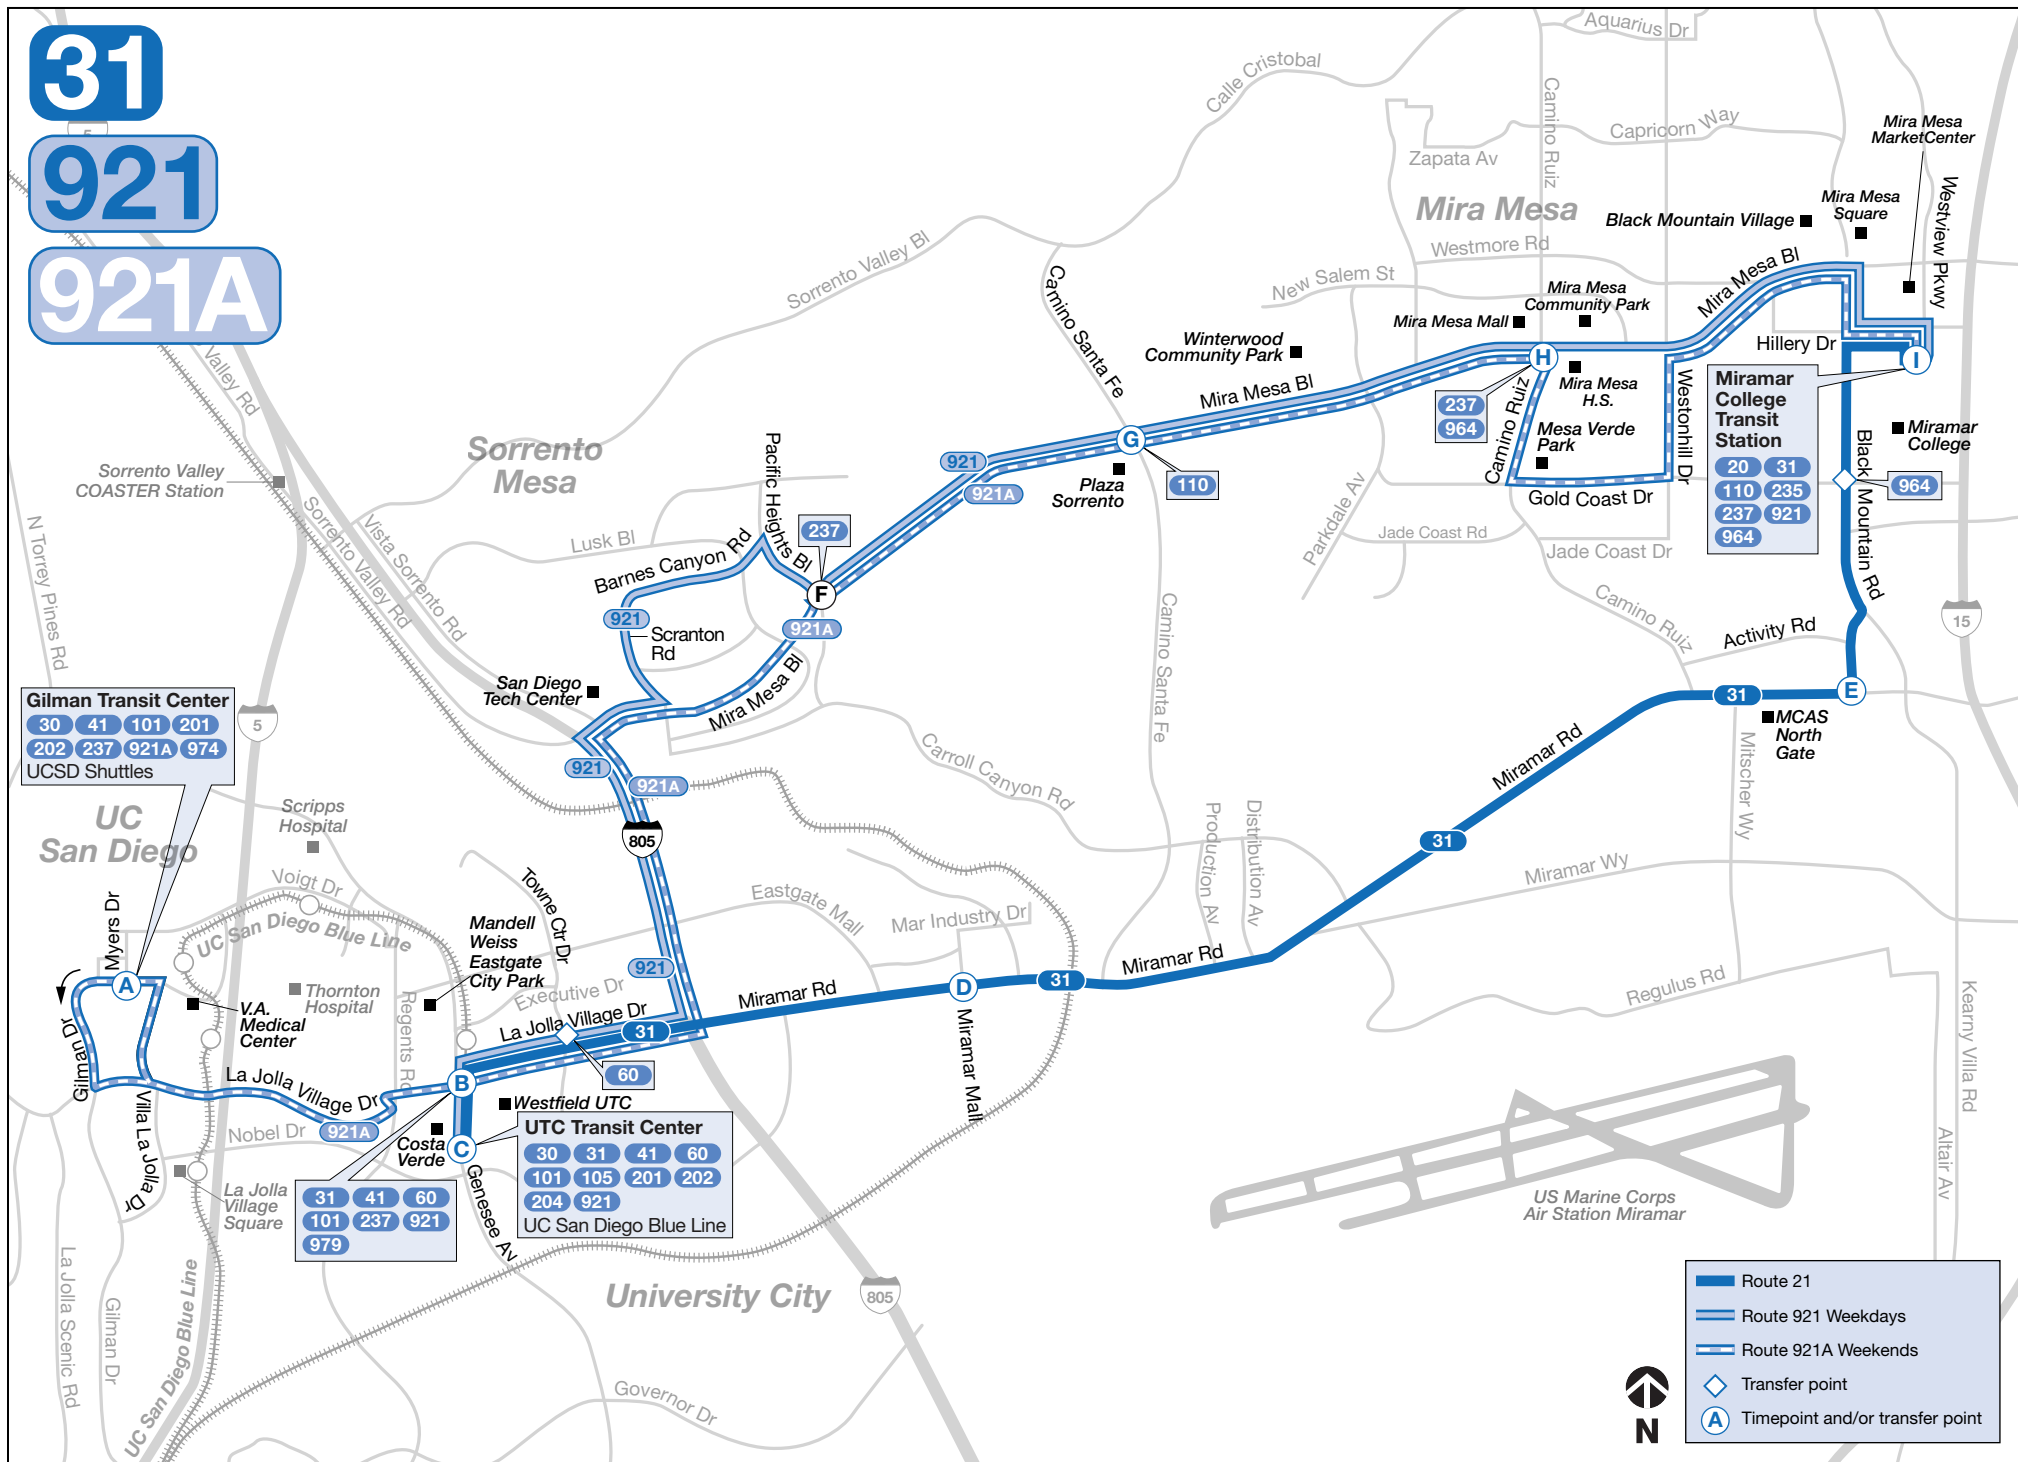

31 Monday through Friday • Lunes a viernes

UTC Transit Center → Miramar College Transit Station

UTC Transit Center DEPART	Miramar Rd. & Miramar Mall	Black Mountain Rd. & Miramar Rd.	Miramar College Transit Station ARRIVE
5:55a	6:01a	6:11a	6:18a
6:28	6:35	6:46	6:53
6:58	7:05	7:16	7:23
7:27	7:35	7:47	7:55
7:57	8:05	8:17	8:25
8:28	8:36	8:47	8:55
2:27p	2:35p	2:46p	2:54p
3:03	3:10	3:23	3:31
3:33	3:40	3:53	4:01
4:01	4:09	4:23	4:32
4:31	4:39	4:53	5:02
5:03	5:11	5:25	5:34
5:33	5:41	5:55	6:04
6:03	6:10	6:23	6:31
6:33	6:40	6:51	6:58

921A Saturday and Sunday / sábado y domingo

Gilman Transit Center → Miramar College Transit Station

A	B	F	G	H	I
Gilman Transit Center (UCSD) DEPART	La Jolla Village Dr. & Genesee Av.	Mira Mesa Bl. & Pacific Heights Bl.	Mira Mesa Bl. & Camino Santa Fe	Camino Ruiz & Mira Mesa Bl.	Miramar College Transit Station ARRIVE
A 7:19a	7:29a	7:37a	7:40a	7:45a	7:57a
A 8:19	8:29	8:37	8:40	8:45	8:57
A 9:19	9:30	9:39	9:42	9:48	10:01
A 10:19	10:30	10:39	10:42	10:48	11:01
A 11:19	11:30	11:39	11:42	11:48	12:01p
A 12:19p	12:30p	12:39p	12:42p	12:48p	1:01
A 1:19	1:30	1:39	1:42	1:48	2:01
A 2:19	2:30	2:39	2:42	2:48	3:01
A 3:19	3:30	3:39	3:42	3:48	4:01
A 4:19	4:30	4:39	4:42	4:48	5:01
A 5:18	5:29	5:38	5:41	5:47	6:00
A 6:18	6:29	6:38	6:41	6:47	7:00
A 7:22	7:32	7:40	7:43	7:48	8:00

Miramar College Transit Station → Gilman Transit Center

I	H	G	F	B	A
Miramar College Transit Station DEPART	Mira Mesa Bl. & Camino Ruiz	Mira Mesa Bl. & Camino Santa Fe	Mira Mesa Bl. & Pacific Heights Bl.	La Jolla Village Dr. & Genesee Av.	Gilman Transit Center (UCSD) ARRIVE
A 7:27a	7:39a	7:44a	7:47a	7:55a	8:04a
A 8:27	8:39	8:44	8:47	8:55	9:04
A 9:28	9:42	9:47	9:50	9:59	10:09
A 10:28	10:42	10:47	10:50	10:59	11:09
A 11:28	11:42	11:47	11:50	11:59	12:09p
A 12:28p	12:42p	12:47p	12:50p	12:59p	1:09
A 1:28	1:42	1:47	1:50	1:59	2:09
A 2:28	2:42	2:47	2:50	2:59	3:09
A 3:28	3:42	3:47	3:50	3:59	4:09
A 4:27	4:41	4:46	4:49	4:58	5:08
A 5:27	5:41	5:46	5:49	5:58	6:08
A 6:27	6:41	6:46	6:49	6:58	7:08