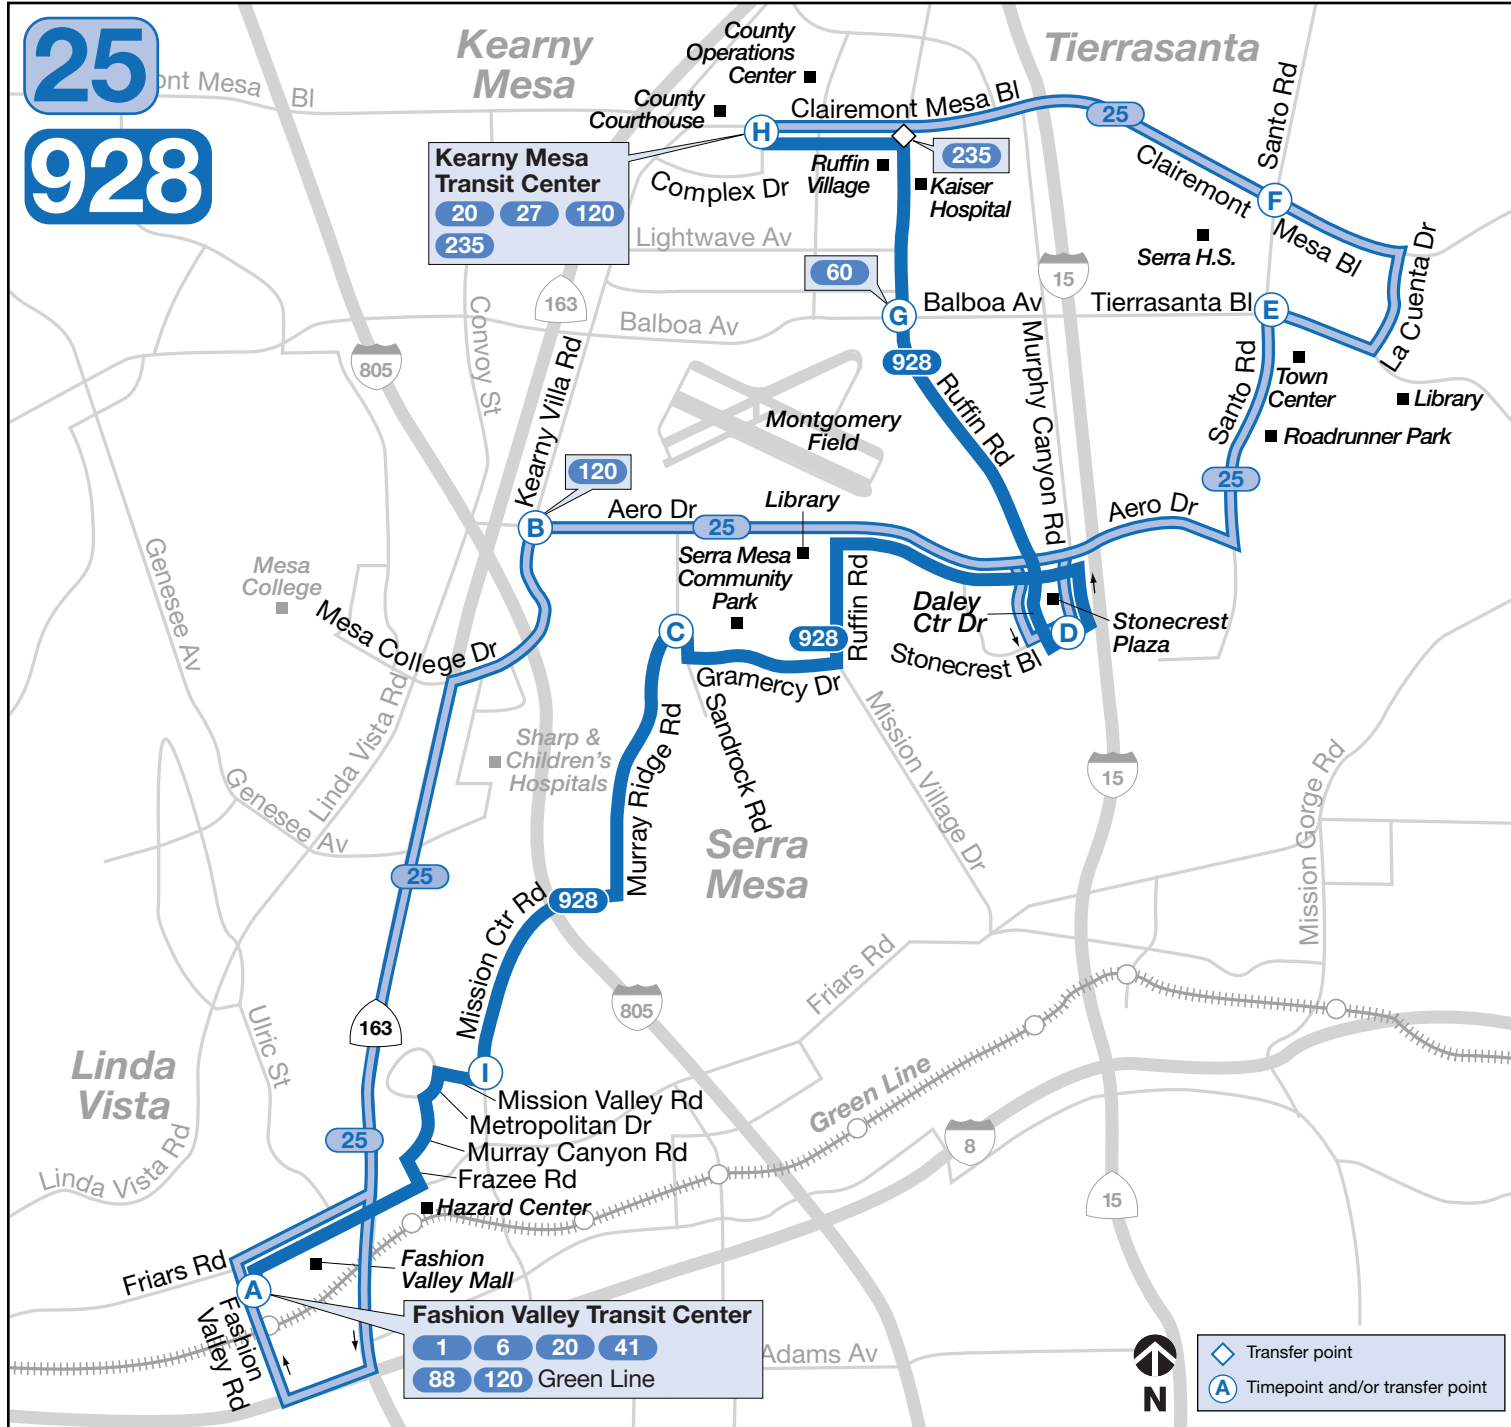

**25 Monday through Friday • Lunes a viernes**

**Fashion Valley Transit Center → Kearny Mesa Transit Center**

(A) Fashion Valley Transit Center DEPART	(B) Aero Dr. & Aero Ct.	(D) Stonecrest Plaza	(E) Tierrasanta Bl. & Santo Rd.	(F) Clairemont Mesa Bl. & Santo Rd.	(H) Kearny Mesa Transit Center ARRIVE
—	—	6:30a	6:37a	6:43a	6:50a
7:10a	7:21a	7:29	7:36	7:42	7:50
8:10	8:21	8:29	8:36	8:42	8:50
9:10	9:21	9:29	9:36	9:42	9:50
10:10	10:21	10:29	10:36	10:42	10:50
11:10	11:22	11:31	11:39	11:45	11:53
12:10p	12:22p	12:31p	12:39p	12:45p	12:53p
1:10	1:22	1:31	1:39	1:45	1:53
2:10	2:23	2:33	2:41	2:47	2:55
3:10	3:23	3:33	3:41	3:47	3:55
4:09	4:24	4:35	4:44	4:50	4:58
5:09	5:24	5:35	5:44	5:50	5:58
6:10	6:21	6:29	6:36	6:42	6:50

## Fashion Valley Transit Center → Stonecrest Plaza

A	I	C	D	G	H
Fashion Valley Transit Center DEPART	Mission Valley Rd. & Mission Center Rd.	Sandrock & Murray Ridge	Stonecrest Plaza	Ruffin Rd. & Balboa Av.	Kearny Mesa Transit Center ARRIVE
9:04a	9:12a	9:19a	9:28a	—	—
10:04	10:12	10:19	10:28	—	—
11:04	11:12	11:19	11:28	—	—
12:04p	12:12p	12:19p	12:28p	—	—
1:04	1:12	1:19	1:28	—	—
2:04	2:12	2:19	2:28	—	—
3:04	3:12	3:19	3:28	—	—
4:04	4:12	4:19	4:28	—	—
5:04	5:12	5:19	5:28	—	—
6:04	6:12	6:19	6:28	—	—

## Stonecrest Plaza → Fashion Valley Transit Center

H	G	D	C	I	A
Kearny Mesa Transit Center DEPART	Ruffin Rd. & Balboa Av.	Stonecrest Plaza	Sandrock & Murray Ridge	Mission Valley Rd. & Mission Center Rd.	Fashion Valley Transit Center ARRIVE
—	—	8:30a	8:39a	8:45a	8:54a
—	—	9:30	9:40	9:46	9:56
—	—	10:30	10:40	10:46	10:56
—	—	11:30	11:40	11:46	11:56
—	—	12:30p	12:40p	12:46p	12:56p
—	—	1:30	1:40	1:46	1:56
—	—	2:30	2:40	2:46	2:56
—	—	3:30	3:40	3:46	3:56
—	—	4:30	4:40	4:46	4:56
—	—	5:30	5:40	5:46	5:56