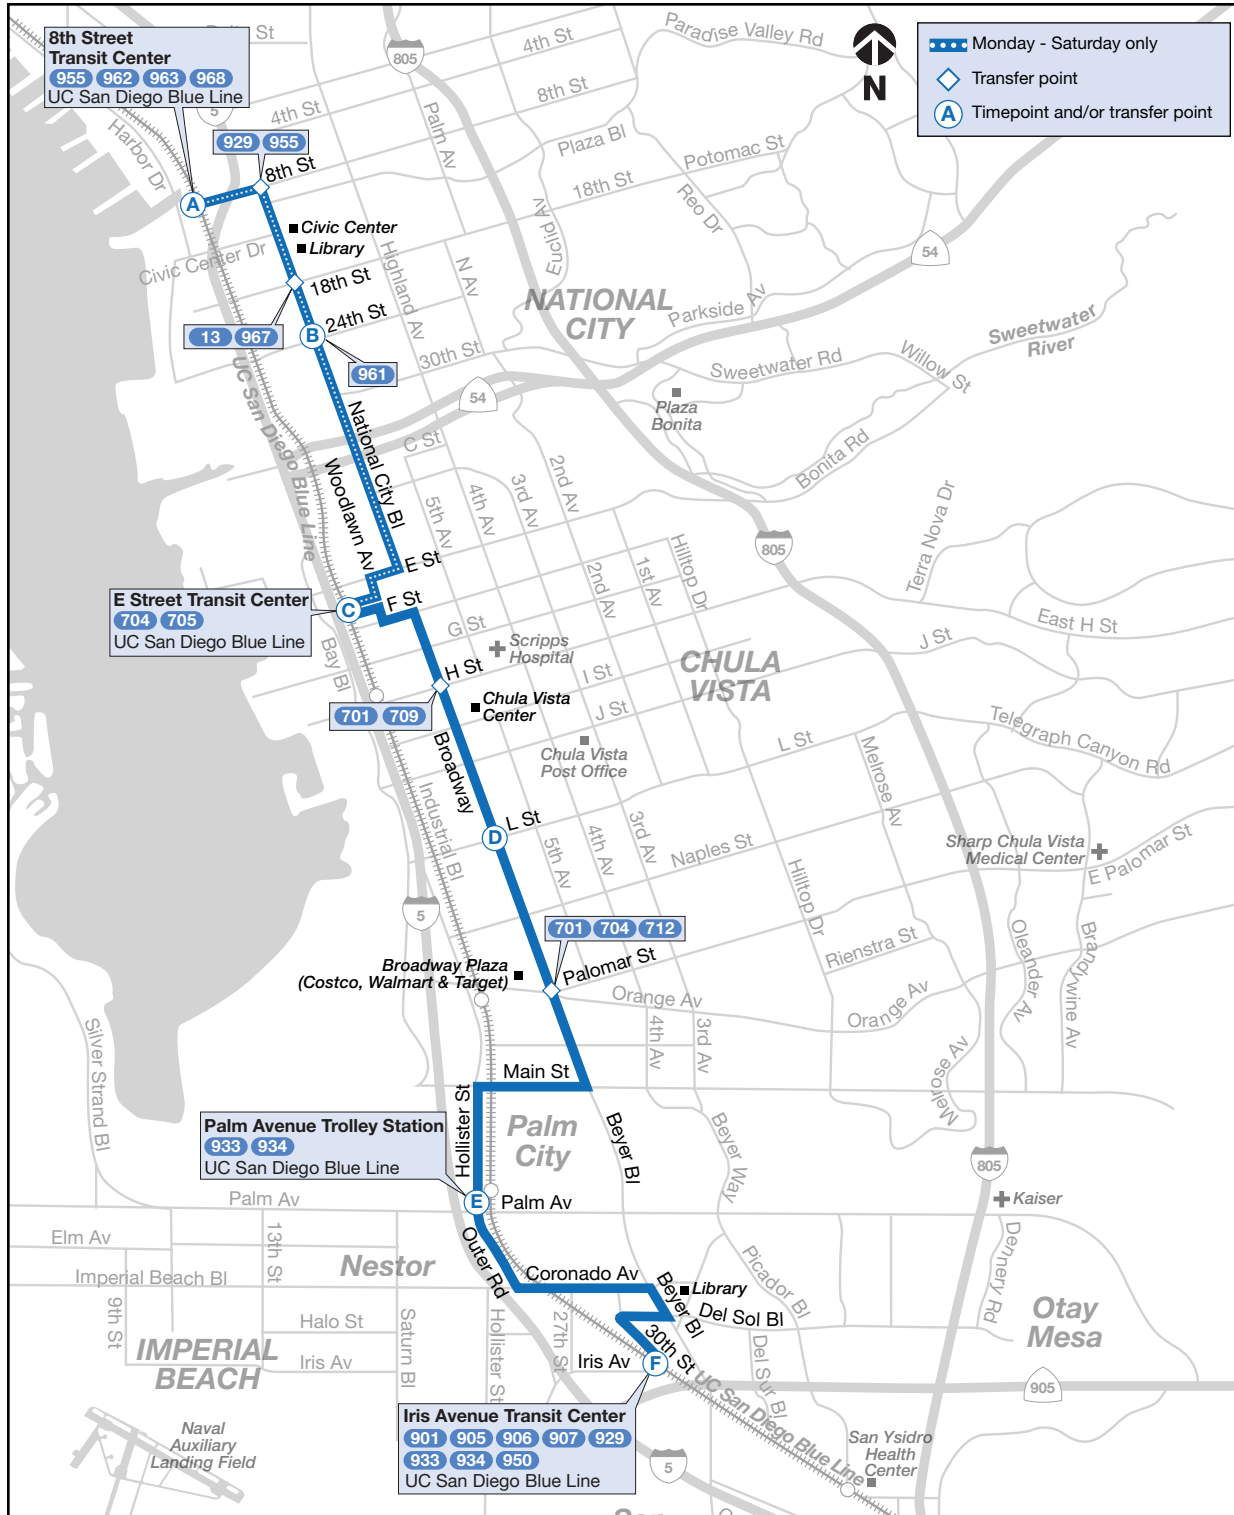

8th St. Transit Center ←
Iris Avenue Transit Center
via National City Boulevard / Broadway

Destinations

- Broadway Plaza
- Chula Vista Center
- National City Civic Center

Trolley Connections

- 8th Street
- E Street
- Iris Avenue
- Palm Avenue

Subject to change without notice
Sujeto a cambios sin previo aviso

PRONTO

Easy transit fare. Get a card or download the app.

¡Tarifa de transporte fácil! Obtén una tarjeta o descarga la aplicación.

RidePRONTO.com • 619-595-5636

All timetables are available online

Todos los horarios están disponibles en línea.

sdmts.com/timetables

Real Time Arrivals

Download the free OneBusAway app.

Llegadas en tiempo real. Descarga la aplicación gratuita OneBusAway.

sdmts.com/oba

MTS Security 619-595-4960
MTS Seguridad

MTS Information & Trip Planning 619-233-3004
MTS Información y planeo de viaje

Customer Service / Suggestions 619-557-4555
Servicio al cliente / Sugerencias

Lost and Found 619-233-3004
Objetos extraviados

Transit Store 619-234-1060
12th & Imperial Transit Center
M-F / L-V 8am-5pm

TTY/TDD 619-234-5005
(teletype for hearing impaired)
Teletipo para sordos 888-722-4889

Buses on all MTS routes are accessible via lift or ramp.
Autobuses en todas las rutas de MTS son accesibles mediante un ascensor o rampa.

Alternative formats available upon request. Call: (619) 231-1466.
Formato alternativo disponible al preguntar. Llamar: (619) 231-1466.