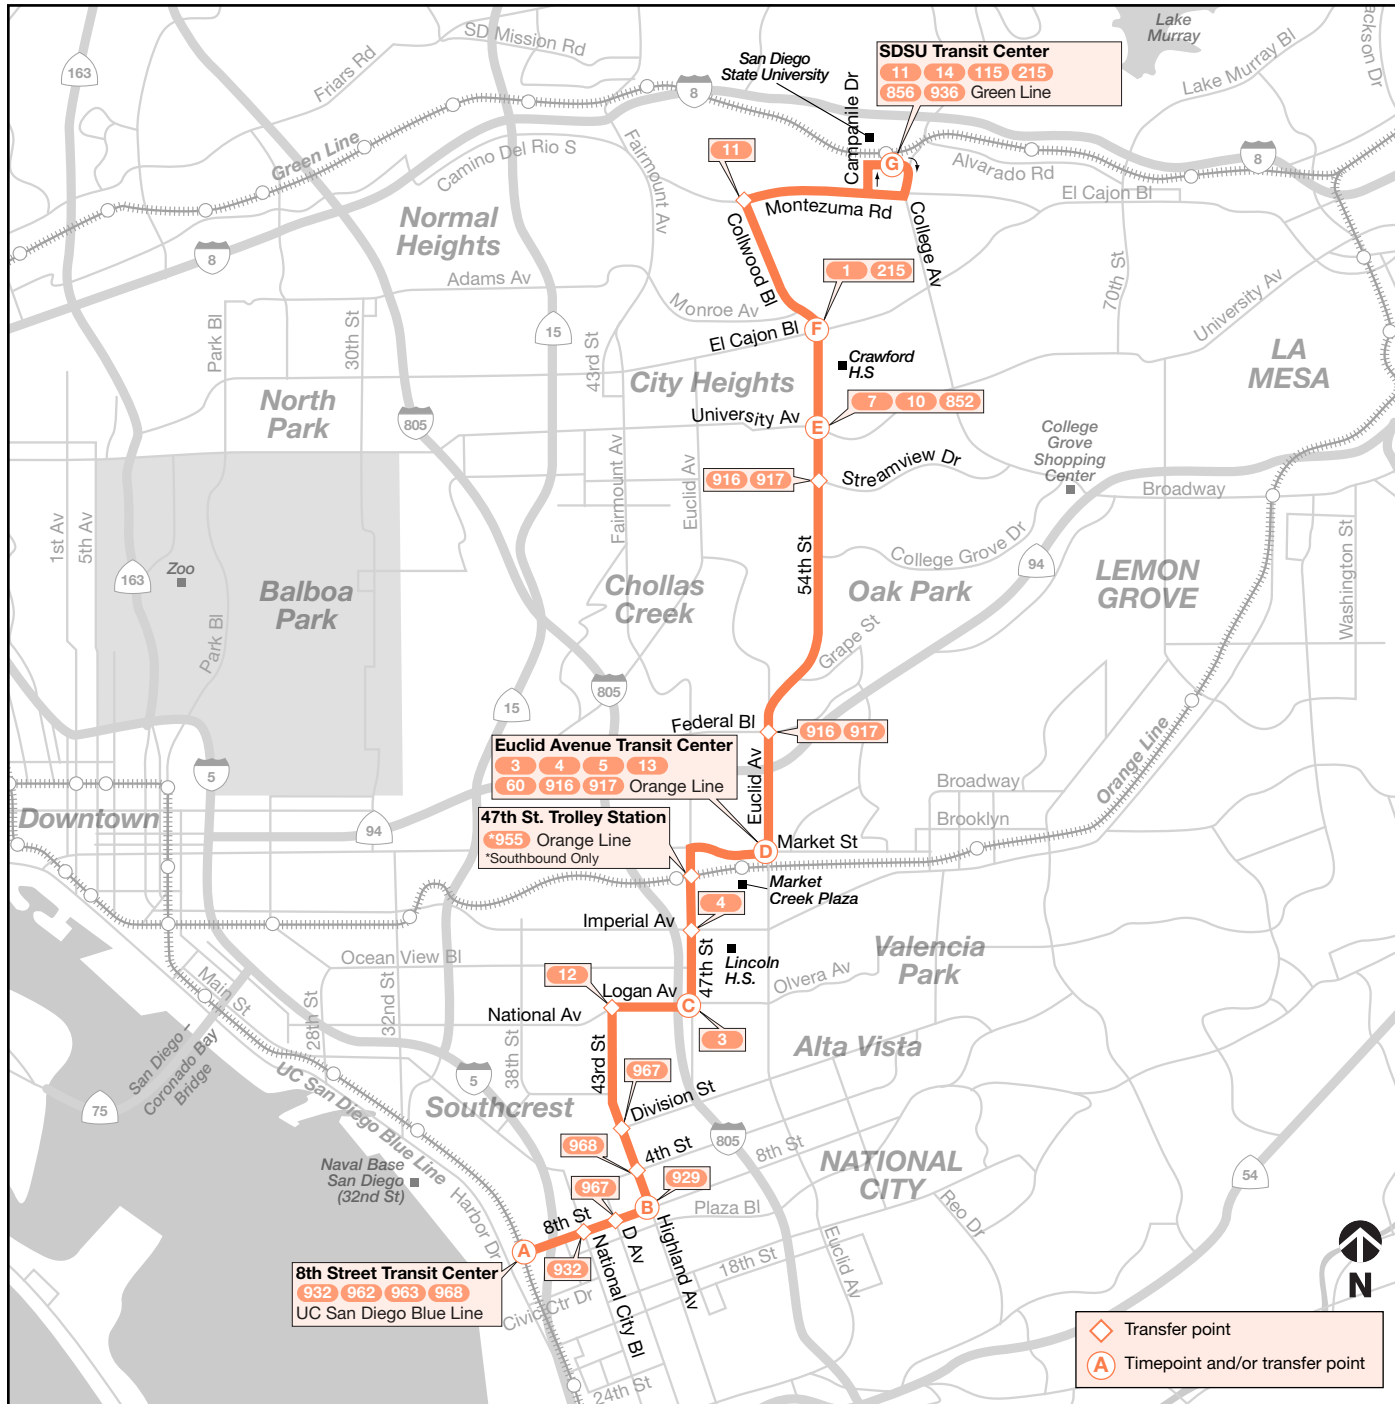

Destinations

- 54th Street
- Crawford High School
- Euclid Av. Transit Center
- Lincoln High School
- Market Creek Plaza
- San Diego State University
- South 43rd Street

Trolley Connections

- 8th St.
- Euclid Avenue
- SDSU

Subject to change without notice
Sujeto a cambios sin previo aviso

PRONTO

Easy transit fare. Get a card or download the app.

¡Tarifa de transporte fácil! Obtén una tarjeta o descarga la aplicación.

RidePRONTO.com • 619-595-5636

All timetables are available online

Todos los horarios están disponibles en línea.

sdmts.com/timetables

Real Time Arrivals

Download the free OneBusAway app.

Llegadas en tiempo real. Descarga la aplicación gratuita OneBusAway.

sdmts.com/oba

MTS Security
MTS Seguridad 619-595-4960

MTS Information & Trip Planning
MTS Información y planeo de viaje 619-233-3004

Customer Service / Suggestions
Servicio al cliente / Sugerencias 619-557-4555

Lost and Found
Objetos extraviados 619-233-3004

Transit Store
12th & Imperial Transit Center
M-F / L-V 8am-5pm 619-234-1060

TTY/TDD
(teletype for hearing impaired)
Teletipo para sordos 619-234-5005
888-722-4889

Buses on all MTS routes are accessible via lift or ramp.
Autobuses en todas las rutas de MTS son accesibles mediante un ascensor o rampa.

Alternative formats available upon request. Call: (619) 231-1466.
Formato alternativo disponible al preguntar. Llamar: (619) 231-1466.

MTS Rider Insider

Stay Informed. Ride with Confidence.

Sign up for the MTS Rider Insider e-newsletter and receive MTS news, service changes and construction notices right to your inbox. Also enjoy exclusive access to sweepstakes, events, special deals with partners and more.

Learn More

sdmts.com/RiderInsider

955 Sunday / domingo

8th St. Transit Center → SDSU Transit Center

(A) 8th St. Transit Center DEPART	(B) Highland Av. & 8th St.	(C) 47th St. & Logan Av.	(D) Euclid Av. Transit Center	(E) 54th St. & University Av.	(F) 54th St. & El Cajon Bl.	(G) SDSU Transit Center ARRIVE
—	—	—	5:59a	6:09a	6:12a	6:20a
6:39a	6:45a	6:53a	6:59	7:10	7:13	7:21
7:38	7:45	7:53	8:00	8:12	8:16	8:24
8:26	8:33	8:42	8:49	9:02	9:06	9:15
9:22	9:29	9:38	9:45	9:58	10:02	10:11
9:52	9:59	10:08	10:15	10:28	10:32	10:41
10:22	10:29	10:38	10:45	10:58	11:02	11:11
10:52	10:59	11:08	11:15	11:28	11:32	11:41
11:22	11:29	11:38	11:45	11:58	12:02p	12:11p
11:52	11:59	12:08p	12:15p	12:28p	12:32	12:41
12:21p	12:28p	12:38	12:45	12:58	1:02	1:11
12:51	12:58	1:08	1:15	1:28	1:32	1:41
1:21	1:28	1:38	1:45	1:58	2:02	2:11
1:51	1:58	2:08	2:15	2:28	2:32	2:41
2:21	2:28	2:38	2:45	2:58	3:02	3:11
2:51	2:58	3:08	3:15	3:28	3:32	3:41
3:21	3:28	3:38	3:45	3:58	4:02	4:11
3:51	3:58	4:08	4:15	4:28	4:32	4:41
4:22	4:29	4:39	4:46	4:58	5:02	5:11
4:52	4:59	5:09	5:16	5:28	5:32	5:41
5:22	5:29	5:39	5:46	5:58	6:02	6:11
5:52	5:59	6:09	6:16	6:28	6:32	6:41
6:55	7:01	7:10	7:17	7:28	7:31	7:40
7:55	8:01	8:09	8:15	8:26	8:29	8:38
8:55	9:01	9:09	9:15	9:26	9:29	9:38

SDSU Transit Center → 8th St. Transit Center

(G) SDSU Transit Center DEPART	(F) 54th St. & El Cajon Bl.	(E) 54th St. & University Av.	(D) Euclid Av. Transit Center	(C) Logan Av. & 47th St.	(B) 8th St. & Highland Av.	(A) 8th St. Transit Center ARRIVE
—	—	—	5:57a	6:03a	6:11a	6:18a
6:37a	6:43a	6:46a	6:58	7:04	7:12	7:20
7:33	7:40	7:43	7:56	8:02	8:11	8:19
8:22	8:30	8:33	8:47	8:53	9:02	9:10
8:52	9:00	9:03	9:17	9:23	9:32	9:40
9:21	9:30	9:33	9:47	9:53	10:02	10:10
9:51	10:00	10:03	10:17	10:23	10:32	10:40
10:21	10:30	10:33	10:47	10:53	11:02	11:10
10:51	11:00	11:03	11:17	11:23	11:32	11:40
11:21	11:30	11:33	11:47	11:53	12:02p	12:10p
11:51	12:00p	12:03p	12:17p	12:23p	12:32	12:40
12:20p	12:29	12:32	12:46	12:52	1:03	1:11
12:50	12:59	1:02	1:16	1:22	1:33	1:41
1:20	1:29	1:32	1:46	1:52	2:03	2:11
1:50	1:59	2:02	2:16	2:22	2:33	2:41
2:20	2:29	2:32	2:46	2:52	3:03	3:11
2:50	2:59	3:02	3:16	3:22	3:33	3:41
3:20	3:29	3:32	3:46	3:52	4:03	4:11
3:50	3:59	4:02	4:16	4:22	4:33	4:41
4:20	4:29	4:32	4:46	4:52	5:03	5:11
4:50	4:59	5:02	5:16	5:22	5:33	5:41
5:21	5:30	5:33	5:46	5:52	6:02	6:10
5:51	6:00	6:03	6:16	6:22	6:32	6:40
6:52	7:01	7:04	7:17	7:23	7:33	7:40
7:55	8:04	8:07	8:19	8:25	8:34	8:40
8:55	9:04	9:07	9:18	9:24	9:32	9:38