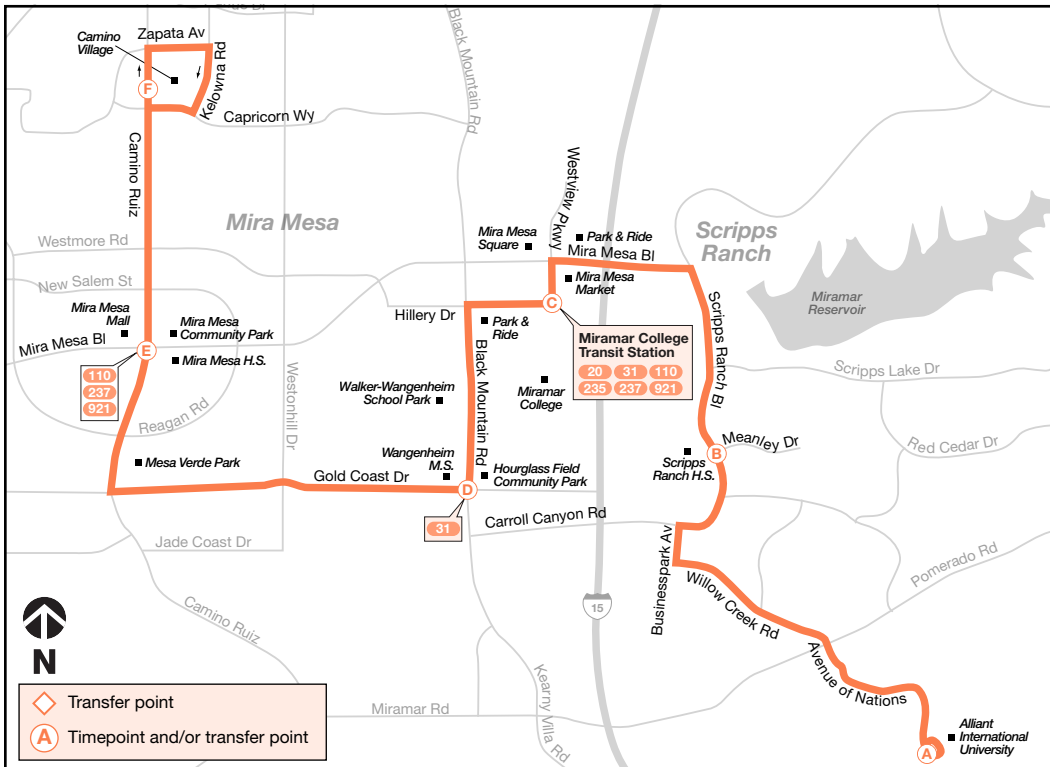

RidePRONTO.com • 619-595-5636

All timetables are available online

Todos los horarios están disponibles en línea.

sdmts.com/timetables

Real Time Arrivals

Download the free OneBusAway app.

Llegadas en tiempo real. Descarga la aplicación gratuita OneBusAway.

sdmts.com/oba

sdmts.com

MTS Security
MTS Seguridad 619-595-4960

MTS Information & Trip Planning
MTS Información y planeo de viaje 619-233-3004

Customer Service / Suggestions
Servicio al cliente / Sugerencias 619-557-4555

Lost and Found
Objetos extraviados 619-233-3004

Transit Store
12th & Imperial Transit Center
M-F / L-V 8am-5pm 619-234-1060

TTY/TDD
(teletype for hearing impaired)
Teletipo para sordos 619-234-5005
888-722-4889

Buses on all MTS routes are accessible via lift or ramp.
Autobuses en todas las rutas de MTS son accesibles mediante un ascensor o rampa.

Alternative formats available upon request. Call: (619) 231-1466.
Formato alternativo disponible al preguntar. Llamar: (619) 231-1466.

Effective January 28, 2024

964

Bus Route

Camino Ruiz & Capricorn Way ↔
Alliant International University
via Miramar College Transit Station

Destinations

- Alliant International University
- Camino Village
- Hourglass Field Community Park
- Miramar College
- Mira Mesa High School
- Mira Mesa Mall
- Mira Mesa Market
- Miramar College Transit Station

Subject to change without notice
Sujeto a cambios sin previo aviso

MTS Rider Insider

**Stay Informed.
Ride with Confidence.**

Sign up for the MTS Rider Insider e-newsletter and receive MTS news, service changes and construction notices right to your inbox. Also enjoy exclusive access to sweepstakes, events, special deals with partners and more.

Learn More

sdmts.com/RiderInsider